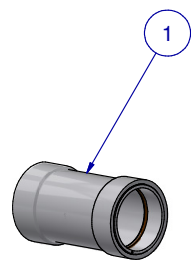

ITEM	PART NR.	QTY	DESCRIPTION
1	2762	1	PIPE CONNECTOR: 1" PVC - WHITE
2	2898	3	SADDLE: CLIP-ON BIG Z FLEX
3	2940	3	CLIP: BIG Z TO ALUMINIUM PROFILE
4	2996	3	CLAMP: T-MAX TO FLEX SADDLE REINFORCEMENT
5	2537	1	FASTENER: SCREW HEX WHD SELF TAPPING #8-18 X 1/2" LG
6	70311003	1	PIPE: 1" PVC 10 FT W/40" SPACING 3 HOLES

SCALE 1 / 4

SCALE 1 / 4

SCALE 1 / 4

SCALE 1 / 4

SCALE 1 / 4

SCALE 0.11 / 1

WWW.ZIGGY.COM

KIT: FLOOR 1" PVC BIG Z CLIP-ON FLEX SADDLE TO ALUMINIUM PROFILE 10 FT W/40" SPACING 3 SADDLES