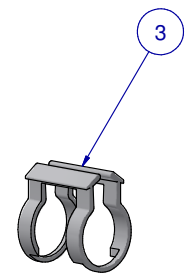

ITEM	PART NR.	QTY	DESCRIPTION
1	2762	1	PIPE CONNECTOR: 1" PVC - WHITE
2	2898	3	SADDLE: CLIP-ON BIG Z FLEX
3	2940	3	CLIP: BIG Z TO ALUMINIUM PROFILE
4	2996	3	CLAMP: T-MAX TO FLEX SADDLE REINFORCEMENT
5	2537	1	FASTENER: SCREW HEX WHD SELF TAPPING #8-18 X 1/2" LG
6	70311003	1	PIPE: 1" PVC 10 FT W/40" SPACING 3 HOLES

SCALE 1 / 4

SCALE 1 / 4

SCALE 1 / 4

SCALE 1 / 4

SCALE 1 / 4

SCALE 0.11 / 1

WWW.ZIGGY.COM

KIT: FLOOR 1" PVC BIG Z CLIP-ON FLEX SADDLE TO ALUMINIUM PROFILE 10 FT W/40" SPACING 3 SADDLES