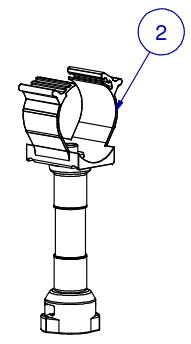

SCALE: 25%

ITEM	PART NR.	QTY	DESCRIPTION
1	2762	1	PIPE CONNECTOR: 1" PVC - WHITE
2	2898	3	SADDLE: CLIP-ON BIG Z FLEX
3	2940	3	CLIP: BIG Z TO ALUMINIUM PROFILE
4	2996	3	CLAMP: T-MAX TO FLEX SADDLE REINFORCEMENT
5	2537	1	FASTENER: SCREW HEX WHD SELF TAPPING #8-18 X 1/2" LG
6	70311003	1	PIPE: 1" PVC 10 FT W/40" SPACING 3 HOLES

SCALE 1/4

SCALE 1/4

SCALE 1/4

SCALE 1 / 4

SCALE 1/4

SCALE 1 / 10

KIT: FLOOR 1" PVC BIG Z CLIP-ON FLEX SADDLE TO ALUMINIUM PROFILE 10 FT W/40" SPACING 3 SADDLES

DATE: 07-09-18