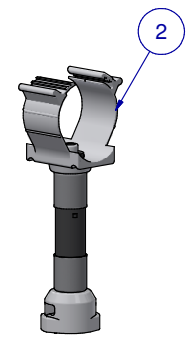

ITEM	PART NR.	QTY	DESCRIPTION
1	2762	1	PIPE CONNECTOR: 1" PVC - WHITE
2	2898	3	SADDLE: CLIP-ON BIG Z FLEX
3	2940	3	CLIP: BIG Z TO ALUMINIUM PROFILE
4	2996	3	CLAMP: T-MAX TO FLEX SADDLE REINFORCEMENT
5	2537	1	FASTENER: SCREW HEX WHD SELF TAPPING #8-18 X 1/2" LG
6	70311003	1	PIPE: 1" PVC 10 FT W/40" SPACING 3 HOLES

SCALE 1 / 4

SCALE 1 / 4

SCALE 1 / 4

SCALE 1 / 4

SCALE 1 / 4

SCALE 0.11 / 1

WWW.ZIGGY.COM

KIT: FLOOR 1" PVC BIG Z CLIP-ON FLEX SADDLE TO ALUMINIUM PROFILE 10 FT W/40" SPACING 3 SADDLES