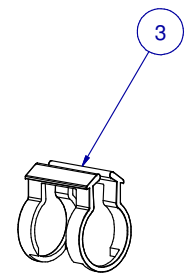

SCALE: 25%

ITEM	PART NR.	QTY	DESCRIPTION
1	2762	1	PIPE CONNECTOR: 1" PVC - WHITE
2	2898	3	SADDLE: CLIP-ON BIG Z FLEX
3	2940	3	CLIP: BIG Z TO ALUMINIUM PROFILE
4	2996	3	CLAMP: T-MAX TO FLEX SADDLE REINFORCEMENT
5	2537	1	FASTENER: SCREW HEX WHD SELF TAPPING #8-18 X 1/2" LG
6	70311003	1	PIPE: 1" PVC 10 FT W/40" SPACING 3 HOLES

SCALE 1/4

SCALE 1/4

SCALE 1/4

SCALE 1 / 4

SCALE 1/4

SCALE 1 / 10

KIT: FLOOR 1" PVC BIG Z CLIP-ON FLEX SADDLE TO ALUMINIUM PROFILE 10 FT W/40" SPACING 3 SADDLES

DATE: 07-09-18