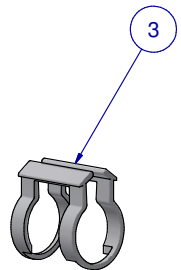

SCALE: 25%

ITEM	PART NR.	QTY	DESCRIPTION
1	2762	1	PIPE CONNECTOR: 1" PVC - WHITE
2	2898	4	SADDLE: CLIP-ON BIG Z FLEX
3	2940	4	CLIP: BIG Z TO ALUMINIUM PROFILE
4	2996	4	CLAMP: T-MAX TO FLEX SADDLE REINFORCEMENT
5	2537	1	FASTENER: SCREW HEX WHD SELF TAPPING #8-18 X 1/2" LG
6	70311004	1	PIPE: 1" PVC 10 FT W/30" SPACING 4 HOLES

SCALE 1 / 4

SCALE 1 / 4

SCALE 1 / 4

SCALE 1 / 4

SCALE 1 / 4

SCALE 0.11 / 1

KIT: FLOOR 1" PVC BIG Z CLIP-ON FLEX SADDLE TO ALUMINIUM PROFILE 10 FT W/30" SPACING 4 SADDLES

DATE: 07-09-18