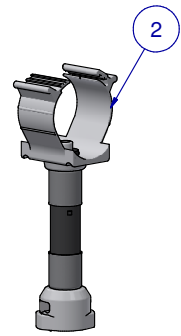

SCALE: 25%

ITEM	PART NR.	QTY	DESCRIPTION
1	2762	1	PIPE CONNECTOR: 1" PVC - WHITE
2	2898	4	SADDLE: CLIP-ON BIG Z FLEX
3	2940	4	CLIP: BIG Z TO ALUMINIUM PROFILE
4	2996	4	CLAMP: T-MAX TO FLEX SADDLE REINFORCEMENT
5	2537	1	FASTENER: SCREW HEX WHD SELF TAPPING #8-18 X 1/2" LG
6	70311004	1	PIPE: 1" PVC 10 FT W/30" SPACING 4 HOLES

SCALE 1 / 4

SCALE 1 / 4

SCALE 1 / 4

SCALE 1 / 4

SCALE 1 / 4

SCALE 0.11 / 1

KIT: FLOOR 1" PVC BIG Z CLIP-ON FLEX SADDLE TO ALUMINIUM PROFILE 10 FT W/30" SPACING 4 SADDLES

DATE: 07-09-18

REVISION:

PART NR.:

15813604