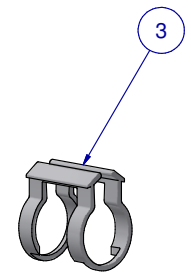

ITEM	PART NR.	QTY	DESCRIPTION
1	2762	1	PIPE CONNECTOR: 1" PVC - WHITE
2	2898	5	SADDLE: CLIP-ON BIG Z FLEX
3	2940	5	CLIP: BIG Z TO ALUMINIUM PROFILE
4	2996	5	CLAMP: T-MAX TO FLEX SADDLE REINFORCEMENT
5	2537	1	FASTENER: SCREW HEX WHD SELF TAPPING #8-18 X 1/2" LG
6	70311005	1	PIPE: 1" PVC 10 FT W/24" SPACING 5 HOLES

SCALE 1 / 4

SCALE 1 / 4

SCALE 1 / 4

SCALE 1 / 4

SCALE 1 / 4

SCALE 0.11 / 1

KIT: FLOOR 1" PVC BIG Z CLIP-ON FLEX SADDLE TO ALUMINIUM PROFILE 10 FT W/24" SPACING 5 SADDLES

DATE: 07-09-18