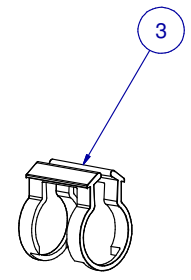

ITEM	PART NR.	QTY	DESCRIPTION
1	2762	1	PIPE CONNECTOR: 1" PVC - WHITE
2	2898	5	SADDLE: CLIP-ON BIG Z FLEX
3	2940	5	CLIP: BIG Z TO ALUMINIUM PROFILE
4	2996	5	CLAMP: T-MAX TO FLEX SADDLE REINFORCEMENT
5	2537	1	FASTENER: SCREW HEX WHD SELF TAPPING #8-18 X 1/2" LG
6	70311005	1	PIPE: 1" PVC 10 FT W/24" SPACING 5 HOLES

SCALE 1/4

SCALE 1/4

SCALE 1/4

SCALE 1 / 4

SCALE 1/4

SCALE 1 / 10

KIT: FLOOR 1" PVC BIG Z CLIP-ON FLEX SADDLE TO ALUMINIUM PROFILE 10 FT W/24" SPACING 5 SADDLES

DATE: 07-09-18