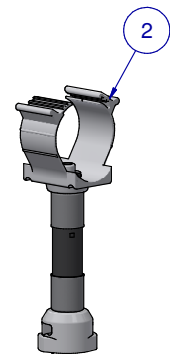

ITEM	PART NR.	QTY	DESCRIPTION
1	2762	1	PIPE CONNECTOR: 1" PVC - WHITE
2	2898	5	SADDLE: CLIP-ON BIG Z FLEX
3	2940	5	CLIP: BIG Z TO ALUMINIUM PROFILE
4	2996	5	CLAMP: T-MAX TO FLEX SADDLE REINFORCEMENT
5	2537	1	FASTENER: SCREW HEX WHD SELF TAPPING #8-18 X 1/2" LG
6	70311005	1	PIPE: 1" PVC 10 FT W/24" SPACING 5 HOLES

SCALE 1 / 4

SCALE 1 / 4

SCALE 1 / 4

SCALE 1 / 4

SCALE 1 / 4

SCALE 0.11 / 1

KIT: FLOOR 1" PVC BIG Z CLIP-ON FLEX SADDLE TO ALUMINIUM PROFILE 10 FT W/24" SPACING 5 SADDLES

DATE: 07-09-18

REVISION:

PART NR.:

15813605