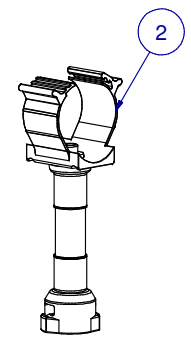

ITEM	PART NR.	QTY	DESCRIPTION
1	2762	1	PIPE CONNECTOR: 1" PVC - WHITE
2	2898	5	SADDLE: CLIP-ON BIG Z FLEX
3	2940	5	CLIP: BIG Z TO ALUMINIUM PROFILE
4	2996	5	CLAMP: T-MAX TO FLEX SADDLE REINFORCEMENT
5	2537	1	FASTENER: SCREW HEX WHD SELF TAPPING #8-18 X 1/2" LG
6	70311005	1	PIPE: 1" PVC 10 FT W/24" SPACING 5 HOLES

SCALE 1/4

SCALE 1/4

SCALE 1/4

SCALE 1 / 4

SCALE 1/4

SCALE 1 / 10

KIT: FLOOR 1" PVC BIG Z CLIP-ON FLEX SADDLE TO ALUMINIUM PROFILE 10 FT W/24" SPACING 5 SADDLES

DATE: 07-09-18