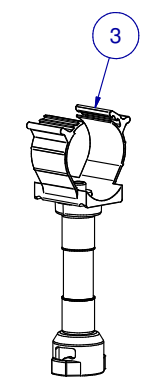

SCALE: -

ITEM	PART NR.	QTY	DESCRIPTION
1	2762	1	PIPE CONNECTOR: 1" PVC - WHITE
2	1646	1	HANGER: SUPPORT PIPE - BIG ACE / BIG Z
3	2898	4	SADDLE: CLIP-ON BIG Z FLEX
4	2996	4	CLAMP: T-MAX TO FLEX SADDLE REINFORCEMENT
5	3840	4	LOCK: FLOOR BIG Z CLIP-ON BRACKET
6	70311004	1	PIPE: 1" PVC 10 FT W/30" SPACING 4 HOLES

SCALE 1/4

SCALE 1/4

SCALE 1/4

SCALE 1/4

SCALE 1/4

SCALE 1/10

KIT: FLOOR 1" PVC BIG Z CLIP-ON FLEX
SADDLE 10 FT W/30" SPACING 4 SADDLES

DATE: 05-23-18