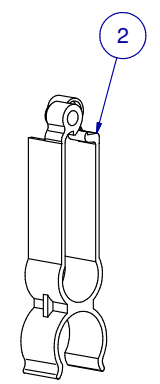

SCALE: -

ITEM	PART NR.	QTY	DESCRIPTION
1	2762	1	PIPE CONNECTOR: 1" PVC - WHITE
2	1646	1	HANGER: SUPPORT PIPE - BIG ACE / BIG Z
3	2898	4	SADDLE: CLIP-ON BIG Z FLEX
4	2996	4	CLAMP: T-MAX TO FLEX SADDLE REINFORCEMENT
5	3840	4	LOCK: FLOOR BIG Z CLIP-ON BRACKET
6	70311004	1	PIPE: 1" PVC 10 FT W/30" SPACING 4 HOLES

SCALE 1/4

SCALE 1/4

SCALE 1/4

SCALE 1/4

SCALE 1/4

SCALE 1/10

KIT: FLOOR 1" PVC BIG Z CLIP-ON FLEX
SADDLE 10 FT W/30" SPACING 4 SADDLES

DATE: 05-23-18