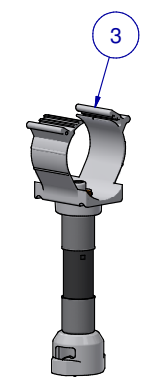

SCALE: -

ITEM	PART NR.	QTY	DESCRIPTION
1	2762	1	PIPE CONNECTOR: 1" PVC - WHITE
2	1646	1	HANGER: SUPPORT PIPE - BIG ACE / BIG Z
3	2898	4	SADDLE: CLIP-ON BIG Z FLEX
4	2996	4	CLAMP: T-MAX TO FLEX SADDLE REINFORCEMENT
5	3840	4	LOCK: FLOOR BIG Z CLIP-ON BRACKET
6	70311004	1	PIPE: 1" PVC 10 FT W/30" SPACING 4 HOLES

SCALE 1 / 4

SCALE 1 / 4

SCALE 1 / 4

SCALE 1 / 4

SCALE 1 / 4

SCALE 0.11 / 1

KIT: FLOOR 1" PVC BIG Z CLIP-ON FLEX SADDLE 10 FT W/30" SPACING 4 SADDLES

DATE: 05-23-18

REVISION:

PART NR.:
15913604