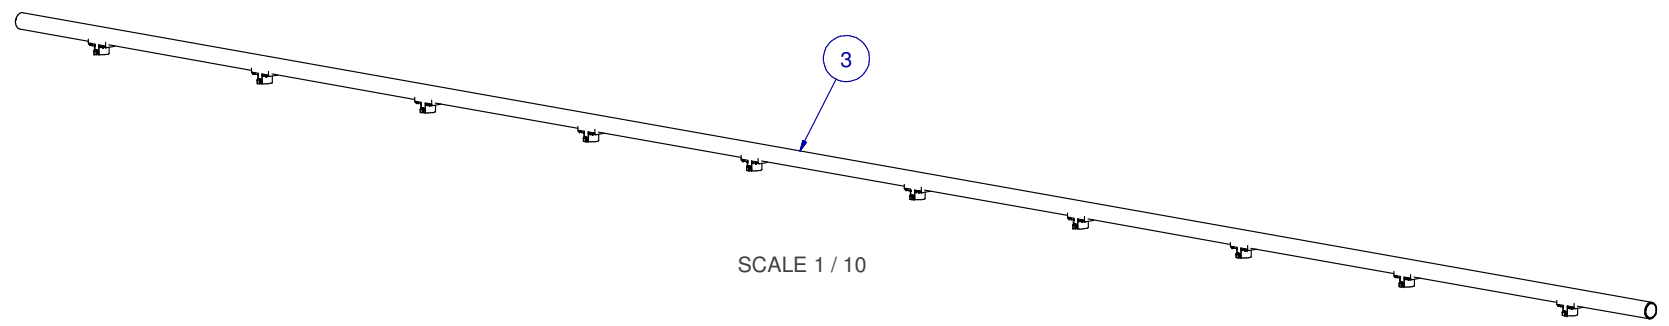

SCALE: -

ITEM	PART NR.	QTY	DESCRIPTION
1	260	1	PIPE CONNECTOR: ACE - WHITE
2	106	5	PIPE CLIP: ACE
3	70610510	1	PIPE UNIT: ACE SL 10 FT W/12" SPACING 10 SADDLES

SCALE 1 / 4

SCALE 1 / 4

SCALE 1 / 10

KIT: CAGE ACE SL 10 FT W/12" SPACING 10 SADDLES

PART NR.:

DATE: 05-04-04

REVISION: 2

16410512