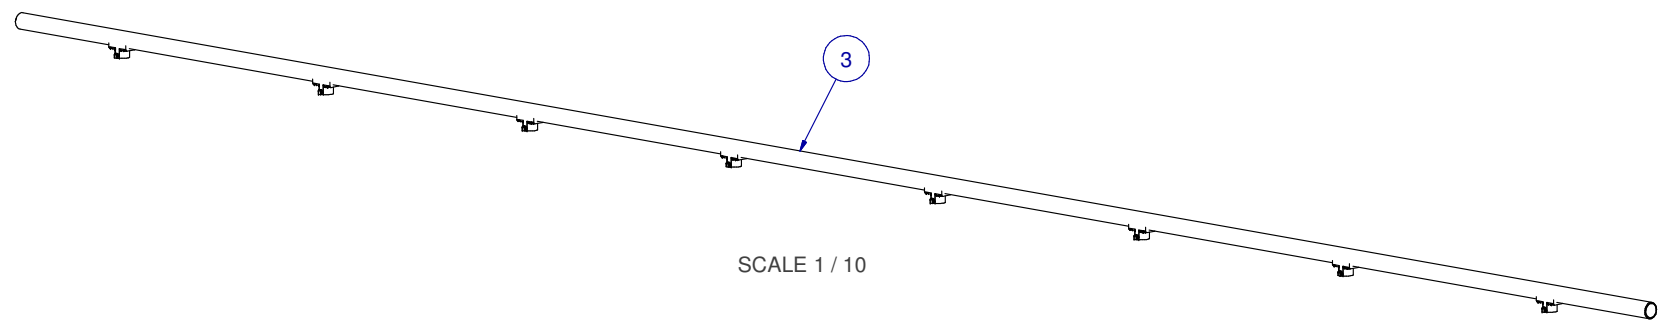

SCALE: -

ITEM	PART NR.	QTY	DESCRIPTION
1	260	1	PIPE CONNECTOR: ACE - WHITE
2	106	4	PIPE CLIP: ACE
3	70610508	1	PIPE UNIT: ACE SL 10 FT W/15" SPACING 8 SADDLES

SCALE 1 / 4

SCALE 1 / 4

SCALE 1 / 10

KIT: CAGE ACE SL 10 FT W/15" SPACING 8 SADDLES

PART NR.:

DATE: 05-04-04

REVISION: 2

16410515