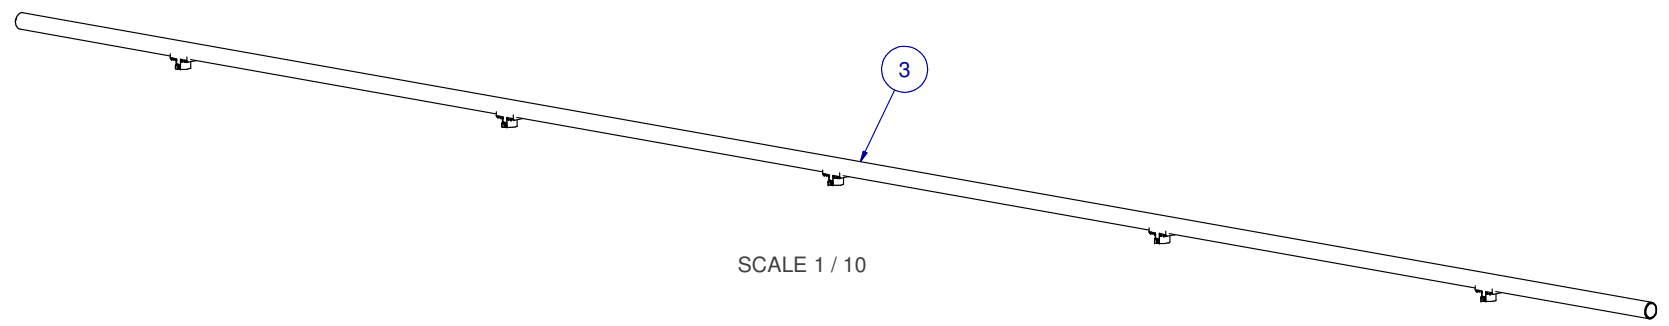

SCALE: -

ITEM	PART NR.	QTY	DESCRIPTION
1	260	1	PIPE CONNECTOR: ACE - WHITE
2	106	5	PIPE CLIP: ACE
3	70610505	1	PIPE UNIT: ACE SL 10 FT W/24" SPACING 5 SADDLES

SCALE 1 / 4

SCALE 1 / 4

SCALE 1 / 10

KIT: CAGE ACE SL 10 FT W/24" SPACING 5 SADDLES

PART NR.:

DATE: 05-04-04

REVISION: 2

16410524