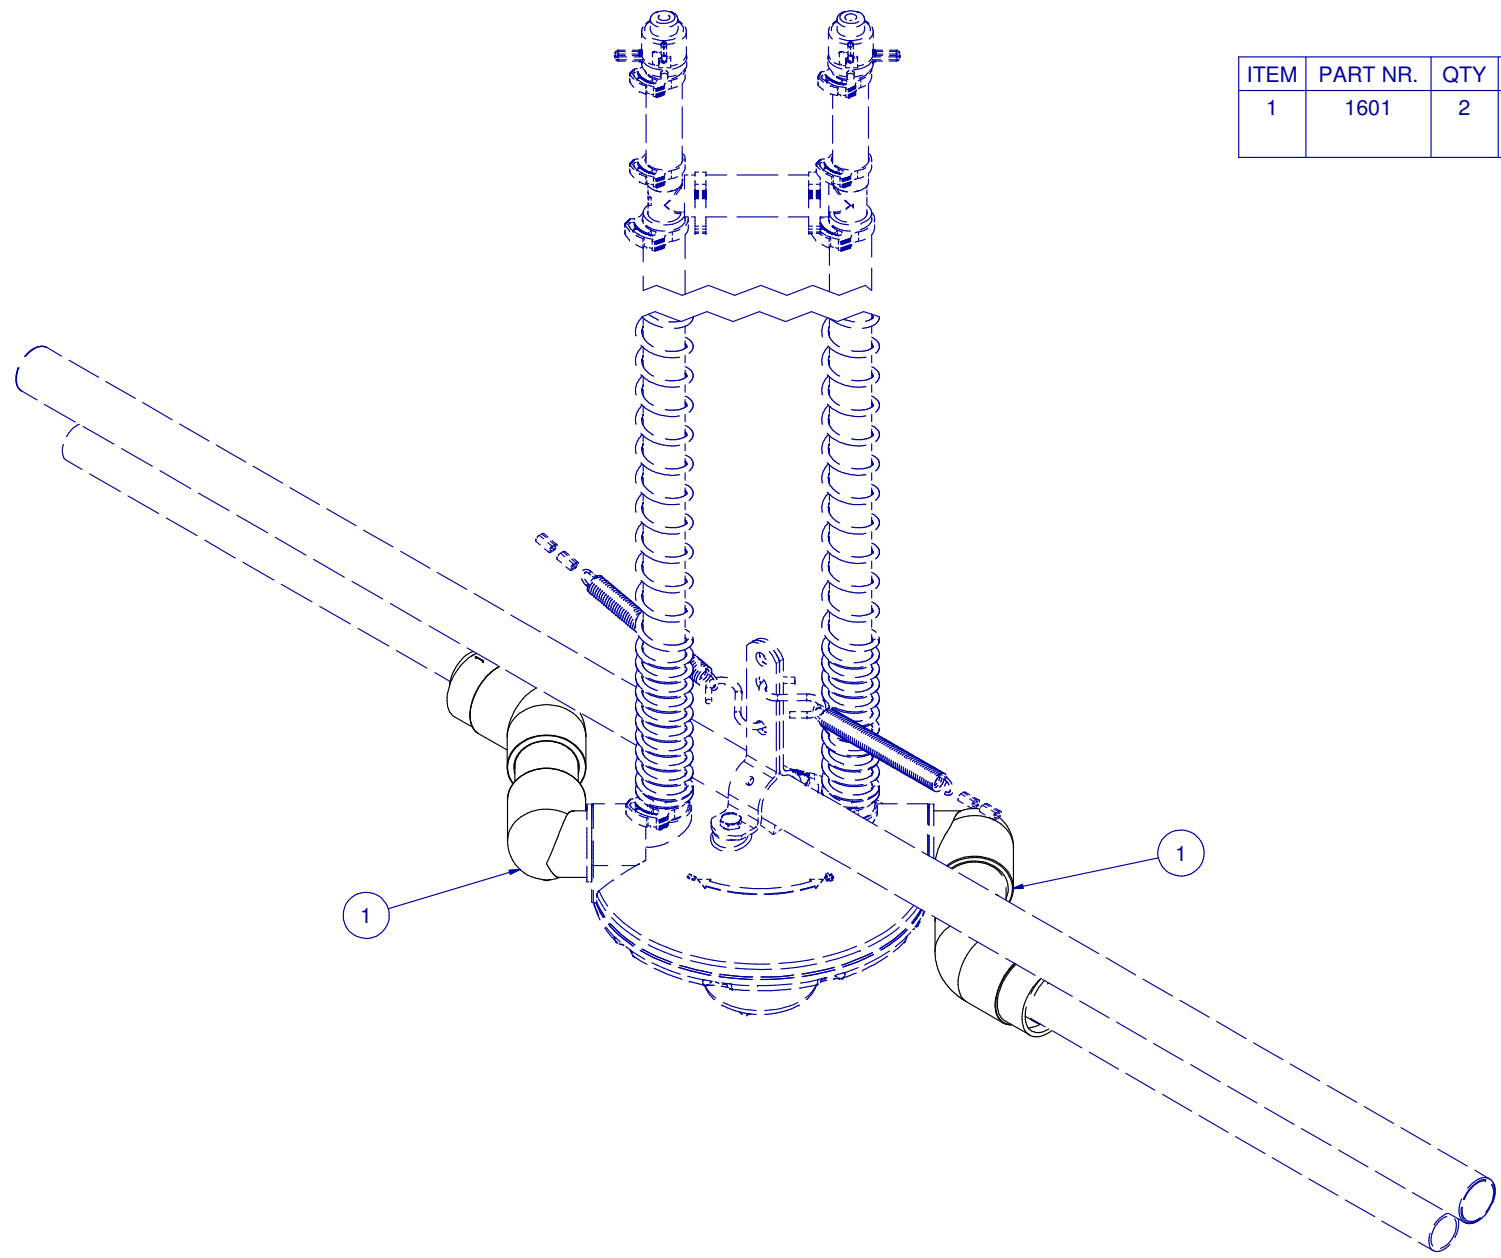

ITEM	PART NR.	QTY	DESCRIPTION
1	1601	2	SL REG IN/OUTLET MOUNT UNIT: 3/4"

MOUNT ASSEMBLY: SLOPE REGULATOR - ACE

DATE: 08-14-01 REVISION: 1

PART NR.:
1642