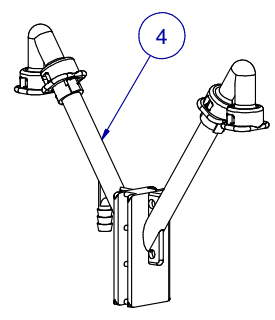

SCALE: -

ITEM	PART NR.	QTY	DESCRIPTION
1	260	1	PIPE CONNECTOR: ACE - WHITE
2	106	5	PIPE CLIP: ACE
3	328	10	CLAMP: SPRING 1/4" DIA. X 0.062" WIRE
4	1705	5	START GROW PART: TL BRACKET
5	70510024	1	PIPE UNIT: ACE 10 FT W/24" SPACING 5 BARB SADDLES

SCALE 1 / 4

SCALE 1 / 4

SCALE 1 / 4

SCALE 1 / 4

SCALE 1 / 10

KIT: CAGE START GROW ACE TL 10 FT W/24" SPACING 5 SADDLES

DATE: 07-09-03

REVISION: 2