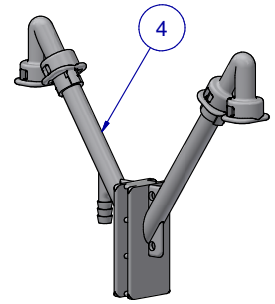

SCALE: -

ITEM	PART NR.	QTY	DESCRIPTION
1	260	1	PIPE CONNECTOR: ACE - WHITE
2	106	5	PIPE CLIP: ACE
3	328	10	CLAMP: SPRING 1/4" DIA. X 0.062" WIRE
4	1705	5	START GROW PART: TL BRACKET
5	70510024	1	PIPE UNIT: ACE 10 FT W/24" SPACING 5 BARB SADDLES

SCALE 1 / 4

SCALE 1 / 4

SCALE 1 / 4

SCALE 1 / 4

SCALE 0.11 / 1

KIT: CAGE START GROW ACE TL 10 FT W/24" SPACING 5 SADDLES

DATE: 07-09-03 REVISION: 2

PART NR.:
18411024