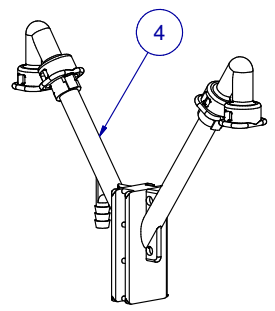

SCALE: -

ITEM	PART NR.	QTY	DESCRIPTION
1	260	1	PIPE CONNECTOR: ACE - WHITE
2	106	4	PIPE CLIP: ACE
3	328	8	CLAMP: SPRING 1/4" DIA. X 0.062" WIRE
4	1705	4	START GROW PART: TL BRACKET
5	70510030	1	PIPE UNIT: ACE 10 FT W/30" SPACING 4 BARB SADDLES

SCALE 1 / 4

SCALE 1 / 4

SCALE 1 / 4

SCALE 1 / 4

SCALE 1 / 10

KIT: CAGE START GROW ACE TL 10 FT W/30" SPACING 4 BARB SADDLES

DATE: 07-09-03 REVISION: 2

PART NR.:
18411030