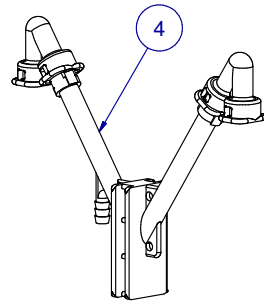

SCALE: -

ITEM	PART NR.	QTY	DESCRIPTION
1	260	1	PIPE CONNECTOR: ACE - WHITE
2	106	4	PIPE CLIP: ACE
3	328	4	CLAMP: SPRING 1/4" DIA. X 0.062" WIRE
4	1705	2	START GROW PART: TL BRACKET
5	70510060	1	PIPE UNIT: ACE 10 FT W/60" SPACING 2 BARB SADDLES

SCALE 1 / 4

SCALE 1 / 4

SCALE 1 / 4

SCALE 1 / 4

SCALE 1 / 10

KIT: CAGE START GROW ACE TL 10 FT W/60" SPACING 2 BARB SADDLES

DATE: 07-09-03

REVISION: 2