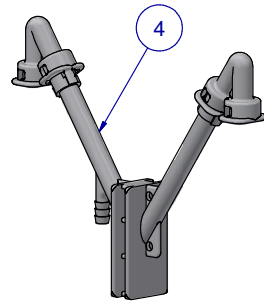

SCALE: -

ITEM	PART NR.	QTY	DESCRIPTION
1	260	1	PIPE CONNECTOR: ACE - WHITE
2	106	4	PIPE CLIP: ACE
3	328	4	CLAMP: SPRING 1/4" DIA. X 0.062" WIRE
4	1705	2	START GROW PART: TL BRACKET
5	70510060	1	PIPE UNIT: ACE 10 FT W/60" SPACING 2 BARB SADDLES

SCALE 1 / 4

SCALE 1 / 4

SCALE 1 / 4

SCALE 1 / 4

SCALE 0.11 / 1

KIT: CAGE START GROW ACE TL 10 FT W/60" SPACING 2 BARB SADDLES

DATE: 07-09-03 REVISION: 2

PART NR.:
18411060