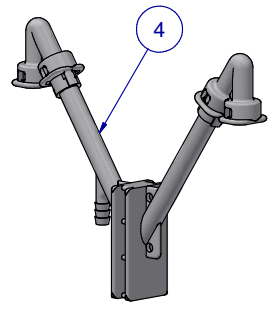

SCALE: -

ITEM	PART NR.	QTY	DESCRIPTION
1	260	1	PIPE CONNECTOR: ACE - WHITE
2	106	6	PIPE CLIP: ACE
3	328	4	CLAMP: SPRING 1/4" DIA. X 0.062" WIRE
4	1705	2	START GROW PART: TL BRACKET
5	70580048	1	PIPE UNIT: ACE 8 FT W/48" SPACING 2 BARB SADDLES

SCALE 1 / 4

SCALE 1 / 4

SCALE 1 / 4

SCALE 1 / 4

SCALE 0.11 / 1

KIT: CAGE START GROW ACE TL 8 FT W/48" SPACING 2 BARB SADDLES

DATE: 07-09-03 REVISION: 2

PART NR.:
18481048