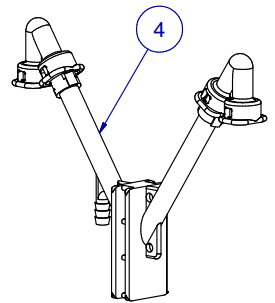

SCALE: -

ITEM	PART NR.	QTY	DESCRIPTION
1	260	1	PIPE CONNECTOR: ACE - WHITE
2	106	6	PIPE CLIP: ACE
3	328	4	CLAMP: SPRING 1/4" DIA. X 0.062" WIRE
4	1705	2	START GROW PART: TL BRACKET
5	70580048	1	PIPE UNIT: ACE 8 FT W/48" SPACING 2 BARB SADDLES

SCALE 1 / 4

SCALE 1 / 4

SCALE 1 / 4

SCALE 1 / 4

SCALE 1 / 10

KIT: CAGE START GROW ACE TL 8 FT W/48" SPACING 2 BARB SADDLES

DATE: 07-09-03      REVISION: 2

PART NR.:  
18481048