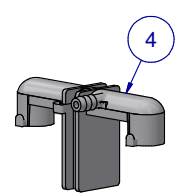

SCALE: -

ITEM	PART NR.	QTY	DESCRIPTION
1	260	1	PIPE CONNECTOR: ACE - WHITE
2	106	5	PIPE CLIP: ACE
3	328	10	CLAMP: SPRING 1/4" DIA. X 0.062" WIRE
4	450	5	START GROW PART: SL BRACKET
5	70510024	1	PIPE UNIT: ACE 10 FT W/24" SPACING 5 BARB SADDLES

SCALE 1 / 4

SCALE 1 / 4

SCALE 1 / 4

SCALE 1 / 4

SCALE 0.11 / 1

KIT: CAGE START GROW ACE SL 10 FT W/24" SPACING 5 BARB SADDLES

PART NR.:  
18810524

DATE: 05-04-04