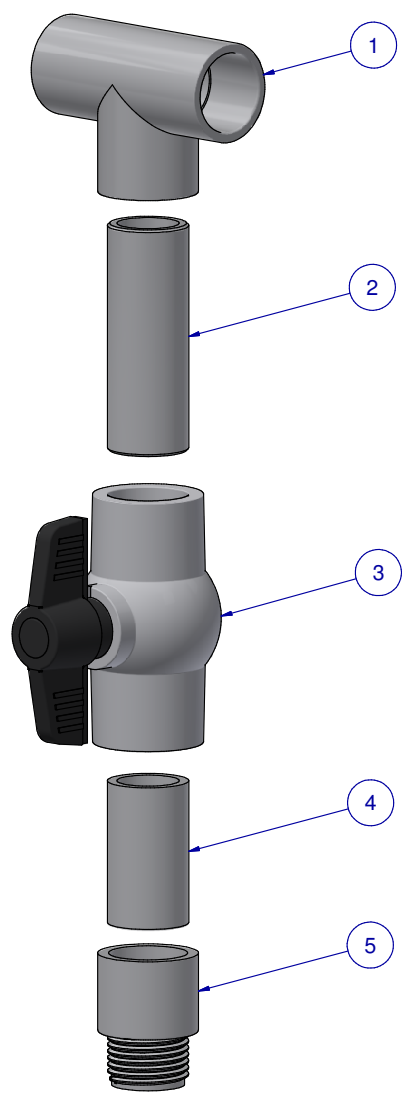

ITEM	PART NR.	QTY	DESCRIPTION
1	1648	1	FITTING: PVC TEE 3/4"
2	1586-3	1	PIPE: PVC 3/4" X 3"
3	1587	1	FITTING: PVC BALL VALVE 3/4"
4	1586-1.875	1	PIPE: PVC 3/4" X 1.875"
5	2403	1	FITTING: PVC MALE ADAPTER 3/4" X MHT

REGULATOR SUPPLY VALVE UNIT: TEE 3/4" PVC

PART NR.:

DATE: 07-03-01

REVISION: 4

1899