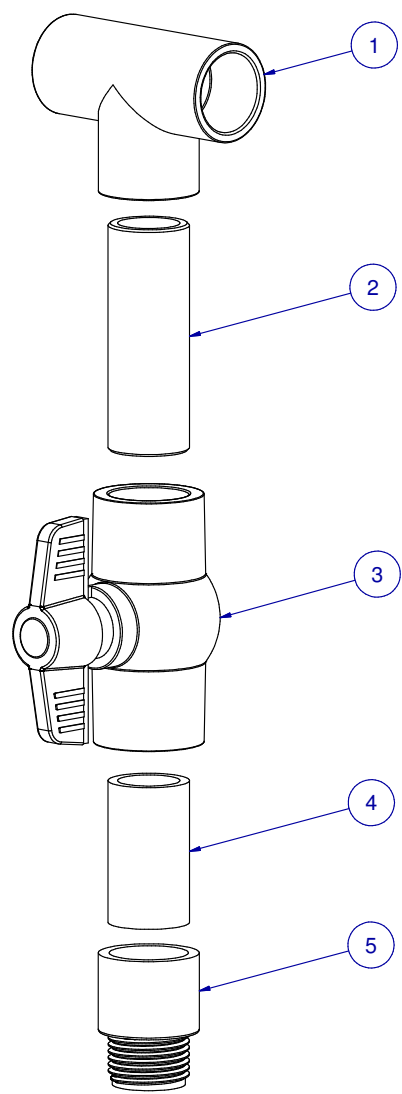

ITEM	PART NR.	QTY	DESCRIPTION
1	1648	1	FITTING: PVC TEE 3/4"
2	1586-3	1	PIPE: PVC 3/4" X 3"
3	1587	1	FITTING: PVC BALL VALVE 3/4"
4	1586-1.875	1	PIPE: PVC 3/4" X 1.875"
5	2403	1	FITTING: PVC MALE ADAPTER 3/4" X MHT

REGULATOR SUPPLY VALVE UNIT: TEE 3/4" PVC

PART NR.:

DATE: 07-03-01

REVISION: 4

1899