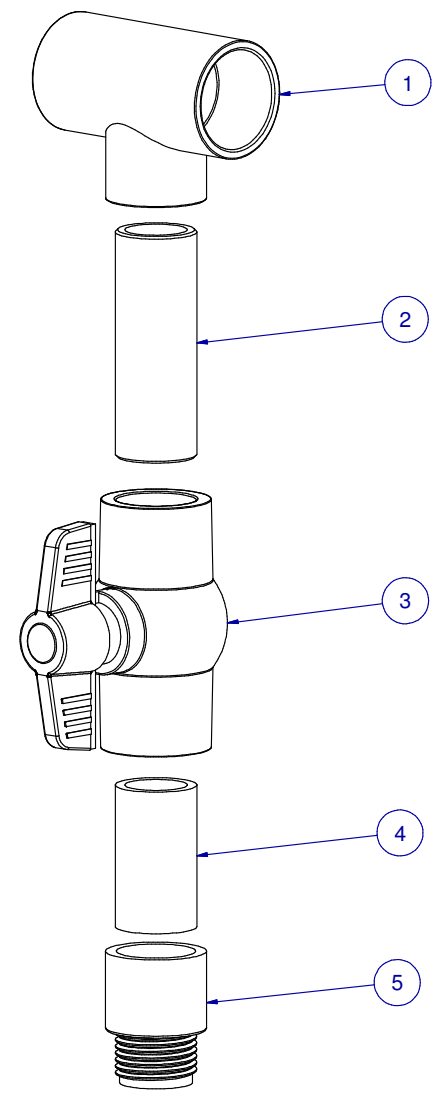

ITEM	PART NR.	QTY	DESCRIPTION
1	1584	1	FITTING: PVC REDERCING TEE 1" X 1" X 3/4"
2	1586-3	1	PIPE: PVC 3/4" X 3"
3	1587	1	FITTING: PVC BALL VALVE 3/4"
4	1586-1.875	1	PIPE: PVC 3/4" X 1.875"
5	2403	1	FITTING: PVC MALE ADAPTER 3/4" X MHT

REGULATOR SUPPLY VALVE UNIT: TEE 1" PVC

PART NR.:

DATE: 09-03-01

REVISION: 4

1909