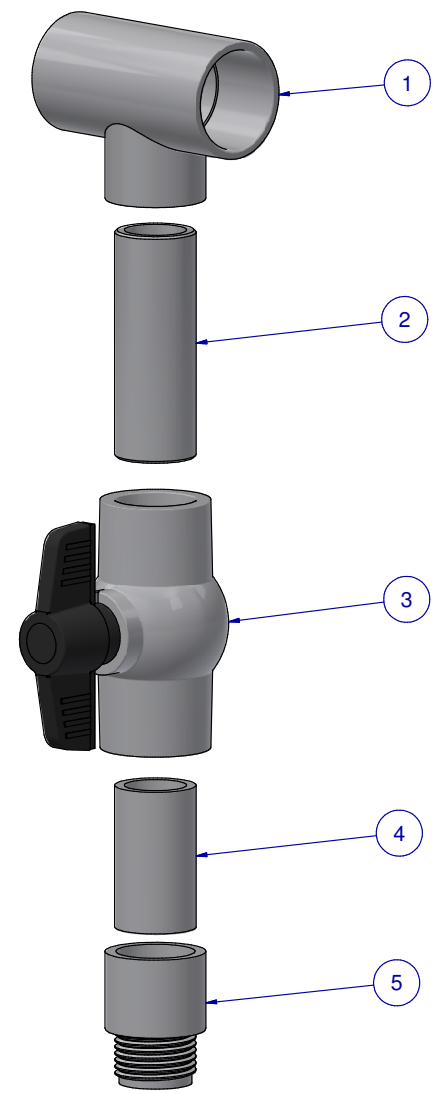

ITEM	PART NR.	QTY	DESCRIPTION
1	1584	1	FITTING: PVC REDERCING TEE 1" X 1" X 3/4"
2	1586-3	1	PIPE: PVC 3/4" X 3"
3	1587	1	FITTING: PVC BALL VALVE 3/4"
4	1586-1.875	1	PIPE: PVC 3/4" X 1.875"
5	2403	1	FITTING: PVC MALE ADAPTER 3/4" X MHT

REGULATOR SUPPLY VALVE UNIT: TEE 1" PVC  
 DATE: 09-03-01  
 REVISION: 4

PART NR.:  
 1909