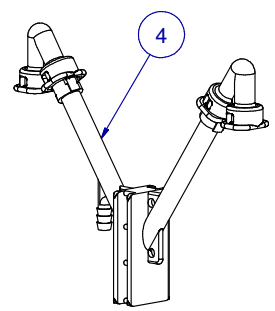

SCALE: -

ITEM	PART NR.	QTY	DESCRIPTION
1	896	1	PIPE CONNECTOR: BIG ACE / BIG Z - BLACK
2	1289	5	PIPE CLIP: BIG ACE
3	328	10	CLAMP: SPRING 1/4" DIA. X 0.062" WIRE
4	1705	5	START GROW UNIT: TL
5	70410024	1	PIPE UNIT: BIG ACE 10 FT W/24" SPACING 5 BARB SADDLES

SCALE 1/4

SCALE 1 / 4

SCALE 1 / 4

SCALE 1 / 4

SCALE 1 / 10

KIT: CAGE START GROW BIG ACE TL 10 FT W/24" SPACING 5 SADDLES

DATE: 07-09-03

REVISION: 4