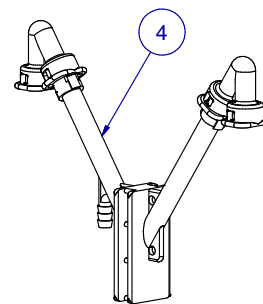

SCALE: -

ITEM	PART NR.	QTY	DESCRIPTION
1	896	1	PIPE CONNECTOR: BIG ACE / BIG Z - BLACK
2	1289	4	PIPE CLIP: BIG ACE
3	328	8	CLAMP: SPRING 1/4" DIA. X 0.062" WIRE
4	1705	4	START GROW UNIT: TL
5	70410030	1	PIPE UNIT: BIG ACE 10 FT W/30" SPACING 4 BARB SADDLES

SCALE 1 / 4

SCALE 1 / 4

SCALE 1 / 4

SCALE 1 / 4

SCALE 1 / 10

KIT: CAGE START GROW BIG ACE TL 10 FT W/30" SPACING 4 BARB SADDLES

PART NR.:

DATE: 7-09-03