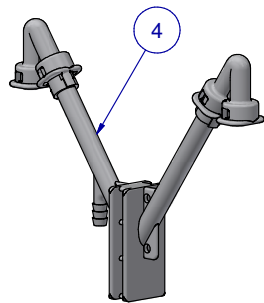

SCALE: -

| ITEM | PART NR. | QTY | DESCRIPTION |
|------|----------|-----|---|
| 1 | 896 | 1 | PIPE CONNECTOR: BIG ACE / BIG Z - BLACK |
| 2 | 1289 | 4 | PIPE CLIP: BIG ACE |
| 3 | 328 | 8 | CLAMP: SPRING 1/4" DIA. X 0.062" WIRE |
| 4 | 1705 | 4 | START GROW UNIT: TL |
| 5 | 70410030 | 1 | PIPE UNIT: BIG ACE 10 FT W/30" SPACING 4 BARB SADDLES |

SCALE 1 / 4

SCALE 1 / 4

SCALE 1 / 4

SCALE 1 / 4

SCALE 0.11 / 1

KIT: CAGE START GROW BIG ACE TL 10 FT W/30" SPACING 4 BARB SADDLES

DATE: 7-09-03 REVISION: 4

PART NR.:
19211030