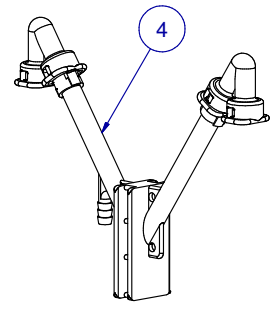

SCALE: -

ITEM	PART NR.	QTY	DESCRIPTION
1	896	1	PIPE CONNECTOR: BIG ACE / BIG Z - BLACK
2	1289	2	PIPE CLIP: BIG ACE
3	328	4	CLAMP: SPRING 1/4" DIA. X 0.062" WIRE
4	1705	2	START GROW UNIT: TL
5	70410060	1	PIPE UNIT: BIG ACE 10 FT W/60" SPACING 2 BARB SADDLES

SCALE 1/4

SCALE 1/4

SCALE 1/4

SCALE 1/4

SCALE 1/10

KIT: CAGE START GROW BIG ACE TL 10 FT W/60" SPACING 2 BARB SADDLES

DATE: 07-09-03

REVISION: 4