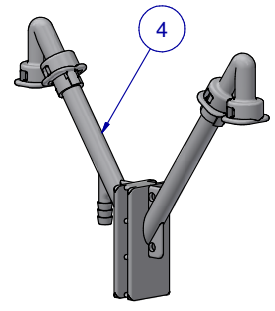

SCALE: -

ITEM	PART NR.	QTY	DESCRIPTION
1	896	1	PIPE CONNECTOR: BIG ACE / BIG Z - BLACK
2	1289	2	PIPE CLIP: BIG ACE
3	328	4	CLAMP: SPRING 1/4" DIA. X 0.062" WIRE
4	1705	2	START GROW UNIT: TL
5	70410060	1	PIPE UNIT: BIG ACE 10 FT W/60" SPACING 2 BARB SADDLES

SCALE 1 / 4

SCALE 1 / 4

SCALE 1 / 4

SCALE 1 / 4

SCALE 0.11 / 1

KIT: CAGE START GROW BIG ACE TL 10 FT W/60" SPACING 2 BARB SADDLES

DATE: 07-09-03      REVISION: 4

PART NR.:  
19211060