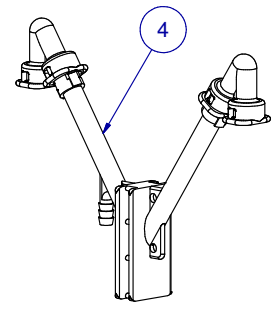

SCALE: -

ITEM	PART NR.	QTY	DESCRIPTION
1	896	1	PIPE CONNECTOR: BIG ACE / BIG Z - BLACK
2	1289	2	PIPE CLIP: BIG ACE
3	328	4	CLAMP: SPRING 1/4" DIA. X 0.062" WIRE
4	1705	2	START GROW UNIT: TL
5	70480048	1	PIPE UNIT: BIG ACE 8 FT W/48" SPACING 2 BARB SADDLES

SCALE 1/4

SCALE 1/4

SCALE 1/4

SCALE 1/4

SCALE 1/10

KIT: CAGE START GROW BIG ACE TL 8 FT W/48" SPACING 2 BARB SADDLES

PART NR.:

DATE: 07-09-03