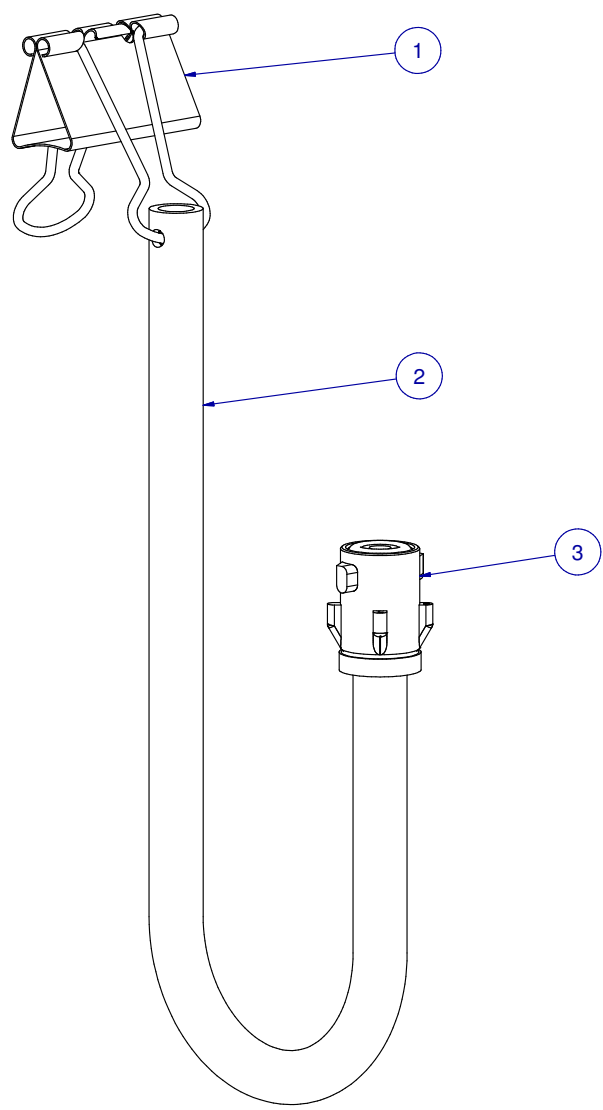

SCALE: 75%

ITEM	PART NR.	QTY	DESCRIPTION
1	1943	1	CLIP: BINDER 1-1/4"
2	1944	1	TUBE: 1/4" CLEAR VINYL - 3' / 30.48 CM
3	1559	1	BARB ADAPTER: TL

TOOL: PRESSURE INDICATOR - CAGE TL - 6" / 15 CM

PART NR.:

DATE: 06-01-04