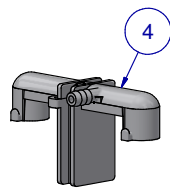

SCALE: -

ITEM	PART NR.	QTY	DESCRIPTION
1	896	1	PIPE CONNECTOR: BIG ACE / BIG Z - BLACK
2	1289	5	PIPE CLIP: BIG ACE
3	328	10	CLAMP: SPRING 1/4" DIA. X 0.062" WIRE
4	450	5	START GROW PART: SL BRACKET
5	70410024	1	PIPE UNIT: BIG ACE 10 FT W/24" SPACING 5 BARB SADDLES

SCALE 1 / 4

SCALE 1 / 4

SCALE 1 / 4

SCALE 1 / 4

SCALE 0.11 / 1

KIT: CAGE START GROW BIG ACE SL 10 FT W/24" SPACING 5 BARB SADDLES

DATE: 05-04-04

REVISION: 3