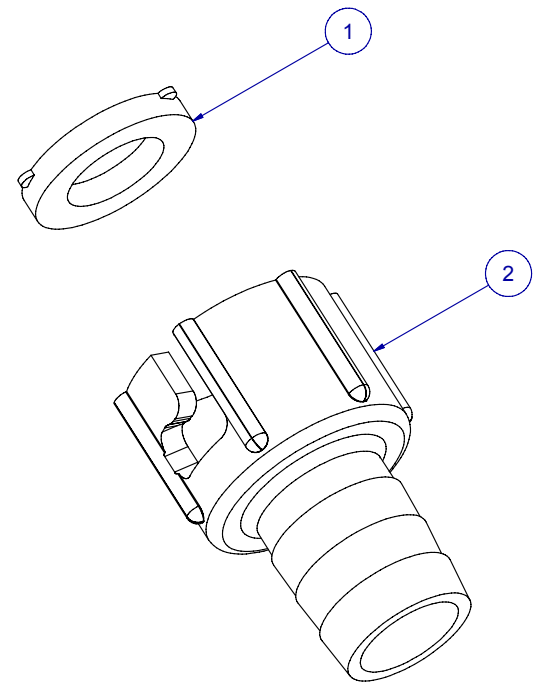

ITEM	PART NR.	QTY	DESCRIPTION
1	758	1	WASHER: HOSE
2	1170	1	END ASSEMBLY PART: HOSE BARB ADAPTER - BALL VERSION

END ASSEMBLY PART: HOSE BARB ADAPTER  
W/WASHER - BALL VERSION

PART NR.:

DATE: 06-25-01

REVISION: 1