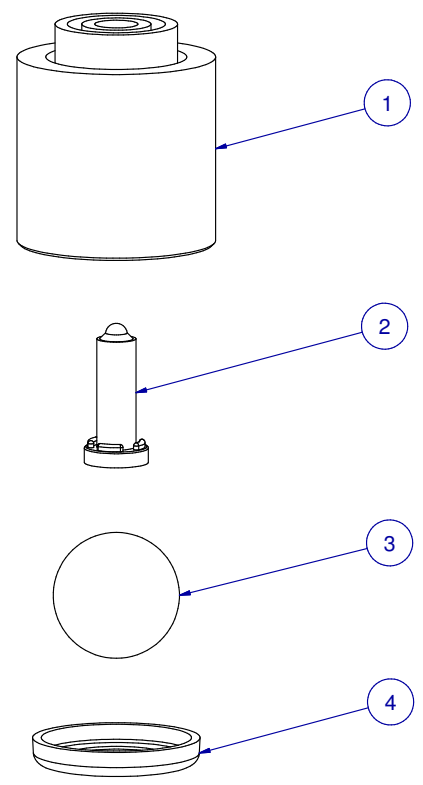

ITEM	PART NR.	QTY	DESCRIPTION
1	1792	1	DRINKER PART: CAP BIG Z - RED
2	2502	1	DRINKER PART: METERING PIN - ORANGE
3	1783	1	DRINKER PART: BALL - 7/16" BIG Z
4	1782	1	DRINKER PART: SEAT STAINLESS - 7/16" BALL

DRINKER PART: CAPSULE BIG Z - ORANGE
 DATE: 10-13-00 REVISION: 4

PART NR.:
 2296