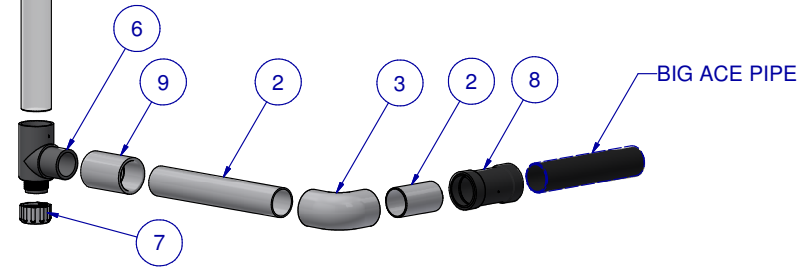

ITEM	PART NR.	QTY	DESCRIPTION
1	1351	1	FITTING: PVC TEE 1 1/2" X 1"
2	1900-120	2	PIPE: PVC 1" X 10 FT
3	1152	12	FITTING: PVC ELBOW 1"
4	1352	3	PIPE: 1 1/2" PVC X 10' / 3.048 M
5	1635-22	6	PIPE: BIG ACE TRANSPARENT X 22" / 60 CM
6	1603	6	FITTING: MHT X 1" SLIP X 1" SPIGOT
7	2134	6	CAP: FHT W/HOSE WASHER
8	896	6	PIPE CONNECTOR: BIG ACE / BIG Z - BLACK
9	1084	6	FITTING: PVC COUPLING 1"
10	1336	2	FITTING: PVC CROSS 1 1/2" X 1"
11	1369	6	ADAPTER: BIG ACE SPIGOT X ACE SLIP

OPTION #1: BIG ACE

OPTION #2: ACE

DETAIL A

KIT: CAGE ROW END - 3 DECK WITH 2 DRINKER LINES / DECK

PART NR.:

DATE: 12-03-03

REVISION: 6

2413-3