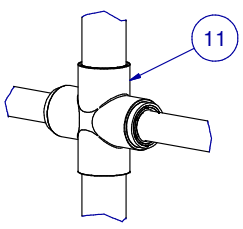

OPTION #1: BIG ACE

OPTION #2: ACE

DETAIL A

ITEM	PART NR.	QTY	DESCRIPTION
1	1351	1	FITTING: PVC TEE 1 1/2" X 1"
2	1900-120	2	PIPE: PVC 1" X 10 FT
3	1152	12	FITTING: PVC ELBOW 1"
4	1352	3	PIPE: 1 1/2" PVC X 10' / 3.048 M
5	1635-22	6	PIPE: BIG ACE TRANSPARENT X 22" / 559 MM
6	1603	6	FITTING: MHT X 1" SLIP X 1" SPIGOT
7	2134	6	CAP: FHT W/HOSE WASHER
9	1084	6	FITTING: PVC COUPLING 1"
10	896	6	PIPE CONNECTOR: BIG ACE / BIG Z - BLACK
11	1336	2	FITTING: PVC CROSS 1 1/2" X 1"
12	1369	6	ADAPTER: BIG ACE SPIGOT X ACE SLIP

KIT: CAGE ROW END - 3 DECK WITH 2 DRINKER LINES / DECK

PART NR.:

DATE: 12-03-03

REVISION: 6

2413-3