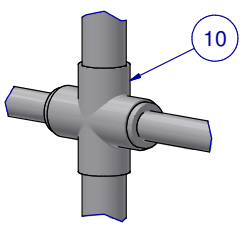

ITEM	PART NR.	QTY	DESCRIPTION
1	1351	1	FITTING: PVC TEE 1 1/2" X 1"
2	1900-120	2	PIPE: PVC 1" X 10 FT
3	1152	12	FITTING: PVC ELBOW 1"
4	1352	3	PIPE: 1 1/2" PVC X 10' / 3.048 M
5	1635-22	6	PIPE: BIG ACE TRANSPARENT X 22" / 60 CM
6	1603	6	FITTING: MHT X 1" SLIP X 1" SPIGOT
7	2134	6	CAP: FHT W/HOSE WASHER
8	896	6	PIPE CONNECTOR: BIG ACE / BIG Z - BLACK
9	1084	6	FITTING: PVC COUPLING 1"
10	1336	2	FITTING: PVC CROSS 1 1/2" X 1"
11	1369	6	ADAPTER: BIG ACE SPIGOT X ACE SLIP

OPTION #1: BIG ACE

OPTION #2: ACE

DETAIL A

KIT: CAGE ROW END - 3 DECK WITH 2 DRINKER LINES / DECK

PART NR.:

DATE: 12-03-03

REVISION: 6

2413-3