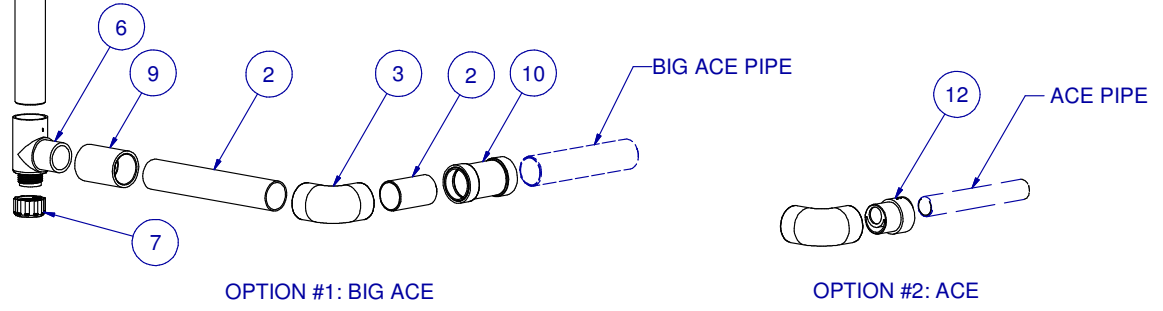

ITEM	PART NR.	QTY	DESCRIPTION
1	1351	1	FITTING: PVC TEE 1 1/2" X 1"
2	1900-120	2	PIPE: PVC 1" X 10 FT
3	1152	16	FITTING: PVC ELBOW 1"
4	1352	4	PIPE: 1 1/2" PVC X 10' / 3.048 M
5	1635-22	8	PIPE: BIG ACE TRANSPARENT X 22" / 559 MM
6	1603	8	FITTING: MHT X 1" SLIP X 1" SPIGOT
7	2134	8	CAP: FHT W/HOSE WASHER
9	1084	8	FITTING: PVC COUPLING 1"
10	896	8	PIPE CONNECTOR: BIG ACE / BIG Z - BLACK
11	1336	3	FITTING: PVC CROSS 1 1/2" X 1"
12	1369	8	ADAPTER: BIG ACE SPIGOT X ACE SLIP

OPTION #1: BIG ACE

OPTION #2: ACE

DETAIL A

KIT: CAGE ROW END - 4 DECK WITH 2 DRINKER LINES / DECK

PART NR.:

DATE: 12-03-03

REVISION: 5

2413-4