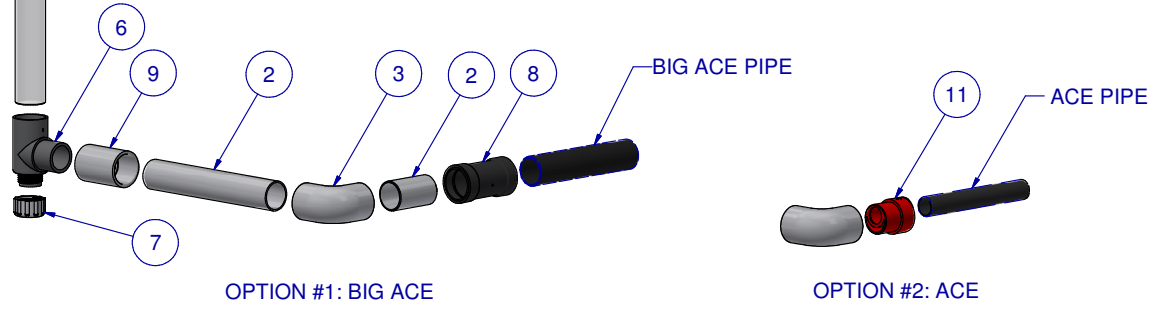

ITEM	PART NR.	QTY	DESCRIPTION
1	1351	1	FITTING: PVC TEE 1 1/2" X 1"
2	1900-120	2	PIPE: PVC 1" X 10 FT
3	1152	16	FITTING: PVC ELBOW 1"
4	1352	4	PIPE: 1 1/2" PVC X 10' / 3.048 M
5	1635-22	8	PIPE: BIG ACE TRANSPARENT X 22" / 60 CM
6	1603	8	FITTING: MHT X 1" SLIP X 1" SPIGOT
7	2134	8	CAP: FHT W/HOSE WASHER
8	896	8	PIPE CONNECTOR: BIG ACE / BIG Z - BLACK
9	1084	8	FITTING: PVC COUPLING 1"
10	1336	3	FITTING: PVC CROSS 1 1/2" X 1"
11	1369	8	ADAPTER: BIG ACE SPIGOT X ACE SLIP

KIT: CAGE ROW END - 4 DECK WITH 2 DRINKER LINES / DECK  
 DATE: 12-03-03  
 REVISION: 5

PART NR.:  
**2413-4**