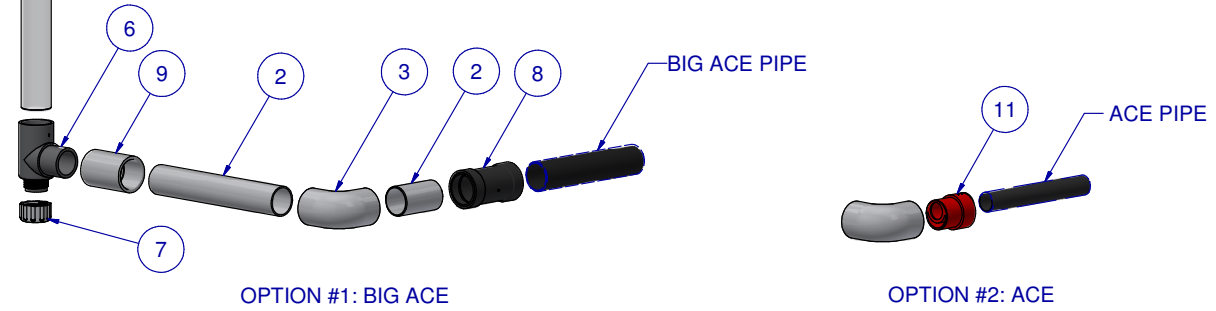

ITEM	PART NR.	QTY	DESCRIPTION
1	1351	1	FITTING: PVC TEE 1 1/2" X 1"
2	1900-120	3	PIPE: PVC 1" X 10 FT
3	1152	20	FITTING: PVC ELBOW 1"
4	1352	5	PIPE: 1 1/2" PVC X 10' / 3.048 M
5	1635-22	10	PIPE: BIG ACE TRANSPARENT X 22" / 60 CM
6	1603	10	FITTING: MHT X 1" SLIP X 1" SPIGOT
7	2134	10	CAP: FHT W/HOSE WASHER
8	896	10	PIPE CONNECTOR: BIG ACE / BIG Z - BLACK
9	1084	10	FITTING: PVC COUPLING 1"
10	1336	4	FITTING: PVC CROSS 1 1/2" X 1"
11	1369	10	ADAPTER: BIG ACE SPIGOT X ACE SLIP

KIT: CAGE ROW END - 5 DECK WITH 2 DRINKER LINES / DECK

PART NR.:
2413-5

DATE: 12-03-03

REVISION: 7