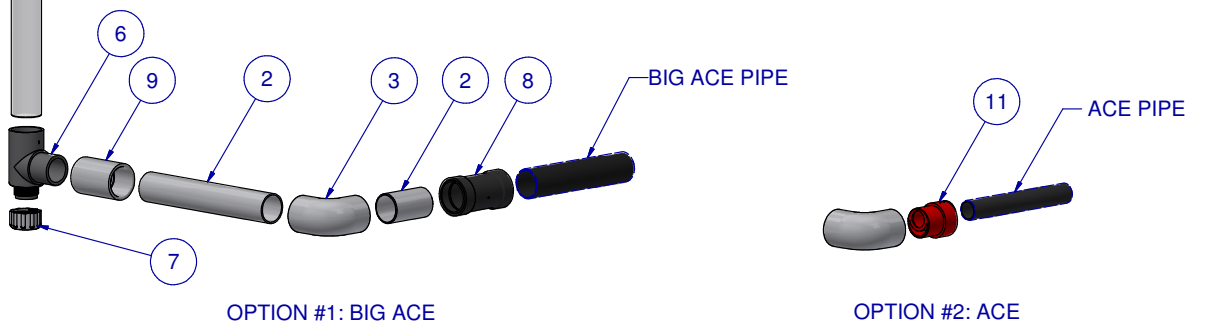

ITEM	PART NR.	QTY	DESCRIPTION
1	1351	1	FITTING: PVC TEE 1 1/2" X 1"
2	1900-120	3	PIPE: PVC 1" X 10 FT
3	1152	24	FITTING: PVC ELBOW 1"
4	1352	6	PIPE: 1 1/2" PVC X 10' / 3.048 M
5	1635-22	12	PIPE: BIG ACE TRANSPARENT X 22" / 60 CM
6	1603	12	FITTING: MHT X 1" SLIP X 1" SPIGOT
7	2134	12	CAP: FHT W/HOSE WASHER
8	896	12	PIPE CONNECTOR: BIG ACE / BIG Z - BLACK
9	1084	12	FITTING: PVC COUPLING 1"
10	1336	5	FITTING: PVC CROSS 1 1/2" X 1"
11	1369	12	ADAPTER: BIG ACE SPIGOT X ACE SLIP

KIT: CAGE ROW END - 6 DECK WITH 2 DRINKER LINES / DECK
 DATE: 12-03-03
 REVISION: 5

PART NR.:
 2413-6