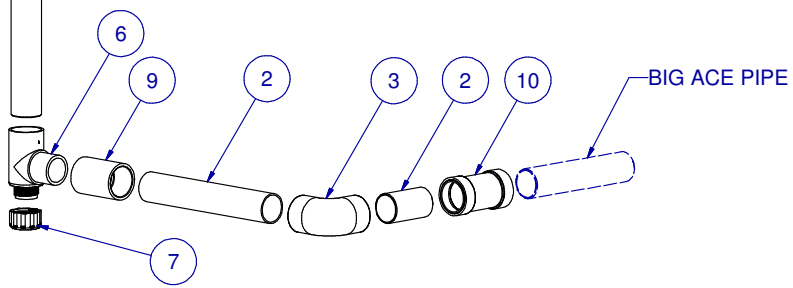

ITEM	PART NR.	QTY	DESCRIPTION
1	1351	1	FITTING: PVC TEE 1 1/2" X 1"
2	1900-120	3	PIPE: PVC 1" X 10 FT
3	1152	24	FITTING: PVC ELBOW 1"
4	1352	6	PIPE: 1 1/2" PVC X 10' / 3.048 M
5	1635-22	12	PIPE: BIG ACE TRANSPARENT X 22" / 559 MM
6	1603	12	FITTING: MHT X 1" SLIP X 1" SPIGOT
7	2134	12	CAP: FHT W/HOSE WASHER
9	1084	12	FITTING: PVC COUPLING 1"
10	896	12	PIPE CONNECTOR: BIG ACE / BIG Z - BLACK
11	1336	5	FITTING: PVC CROSS 1 1/2" X 1"
14	1369	12	ADAPTER: BIG ACE SPIGOT X ACE SLIP

OPTION #1: BIG ACE

OPTION #2: ACE

KIT: CAGE ROW END - 6 DECK WITH 2 DRINKER LINES / DECK

PART NR.: 2413-6

DATE: 12-03-03

REVISION: 5