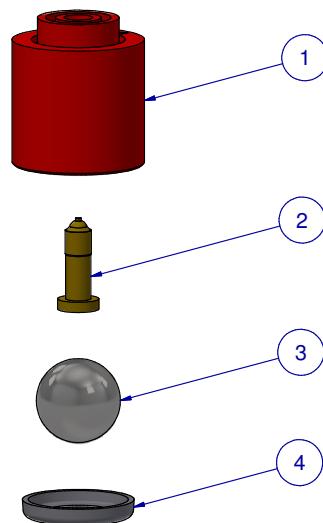

SCALE: 100%

ITEM	PART NR.	QTY	DESCRIPTION
1	1792	1	DRINKER PART: CAP BIG Z - RED
2	2704	1	DRINKER PART: METERING PIN - GOLD
3	1783	1	DRINKER PART: BALL - 7/16" BIG Z
4	1782	1	DRINKER PART: SEAT STAINLESS - 7/16" BALL

DRINKER PART: CAPSULE BIG Z - GOLD

PART NR.:

DATE: 11-19-01

REVISION: 4

2427