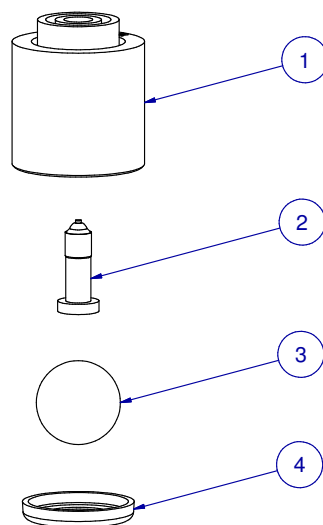

ITEM	PART NR.	QTY	DESCRIPTION
1	1792	1	DRINKER PART: CAP BIG Z - RED
2	2704	1	DRINKER PART: METERING PIN - GOLD
3	1783	1	DRINKER PART: BALL - 7/16" BIG Z
4	1782	1	DRINKER PART: SEAT STAINLESS - 7/16" BALL

DRINKER PART: CAPSULE BIG Z - GOLD

PART NR.:

DATE: 11-19-01

REVISION: 4

2427