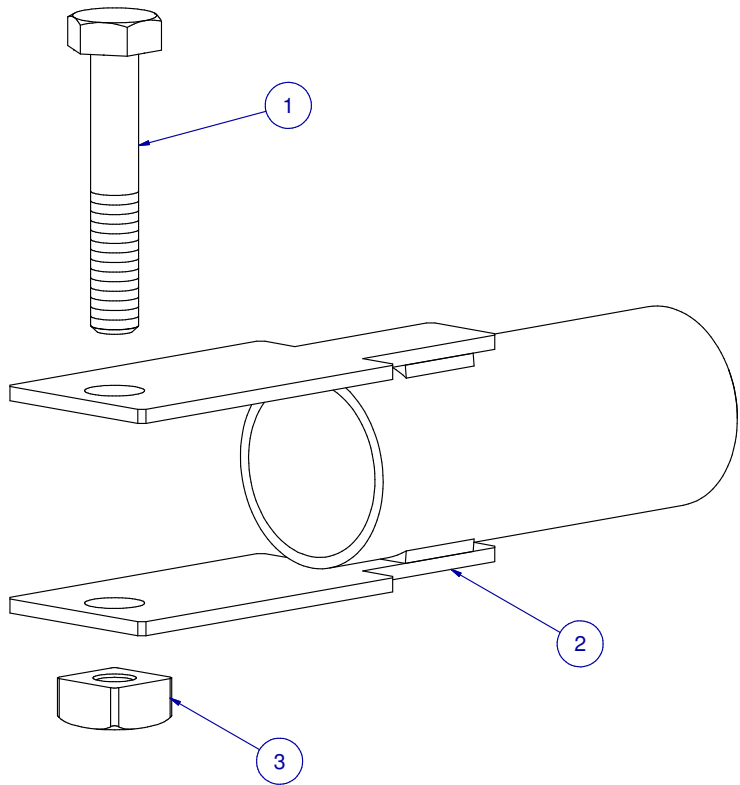

SCALE: 100%

ITEM	PART NR.	QTY	DESCRIPTION
1	2491	1	FASTENER: BOLT HEX HD FL THREAD 1/4" - 20 X 1 1/2" L
2	2489	1	SUPPORT UNIT: FLOOR
3	160	1	FASTENER: NUT CROWN SQ 1/4" - 20 X 7/16" WD X 1/4" H

SUPPORT ASSEMBLY: FLOOR
DATE: 05-29-03 REVISION:

PART NR.:
2490