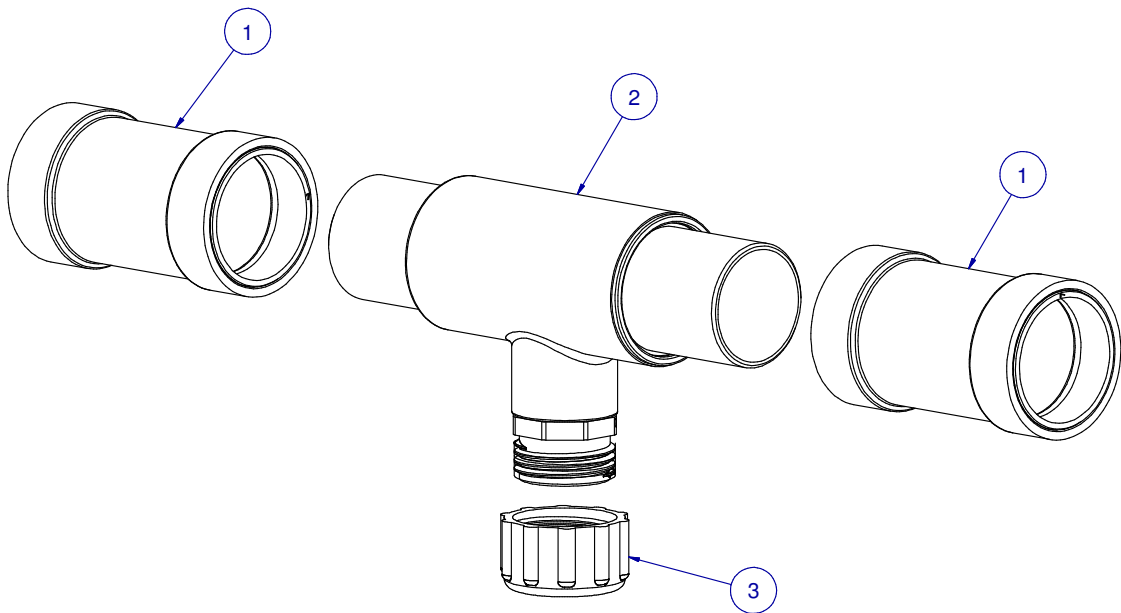

ITEM	PART NR.	QTY	DESCRIPTION
1	896	2	PIPE CONNECTOR: BIG ACE / BIG Z - BLACK
2	2716	1	DRAIN TEE UNIT: BIG ACE
3	2134	1	CAP: FHT W/HOSE WASHER

DRAIN TEE ASSEMBLY: BIG ACE

PART NR.:

DATE: 09-12-06

REVISION: 3