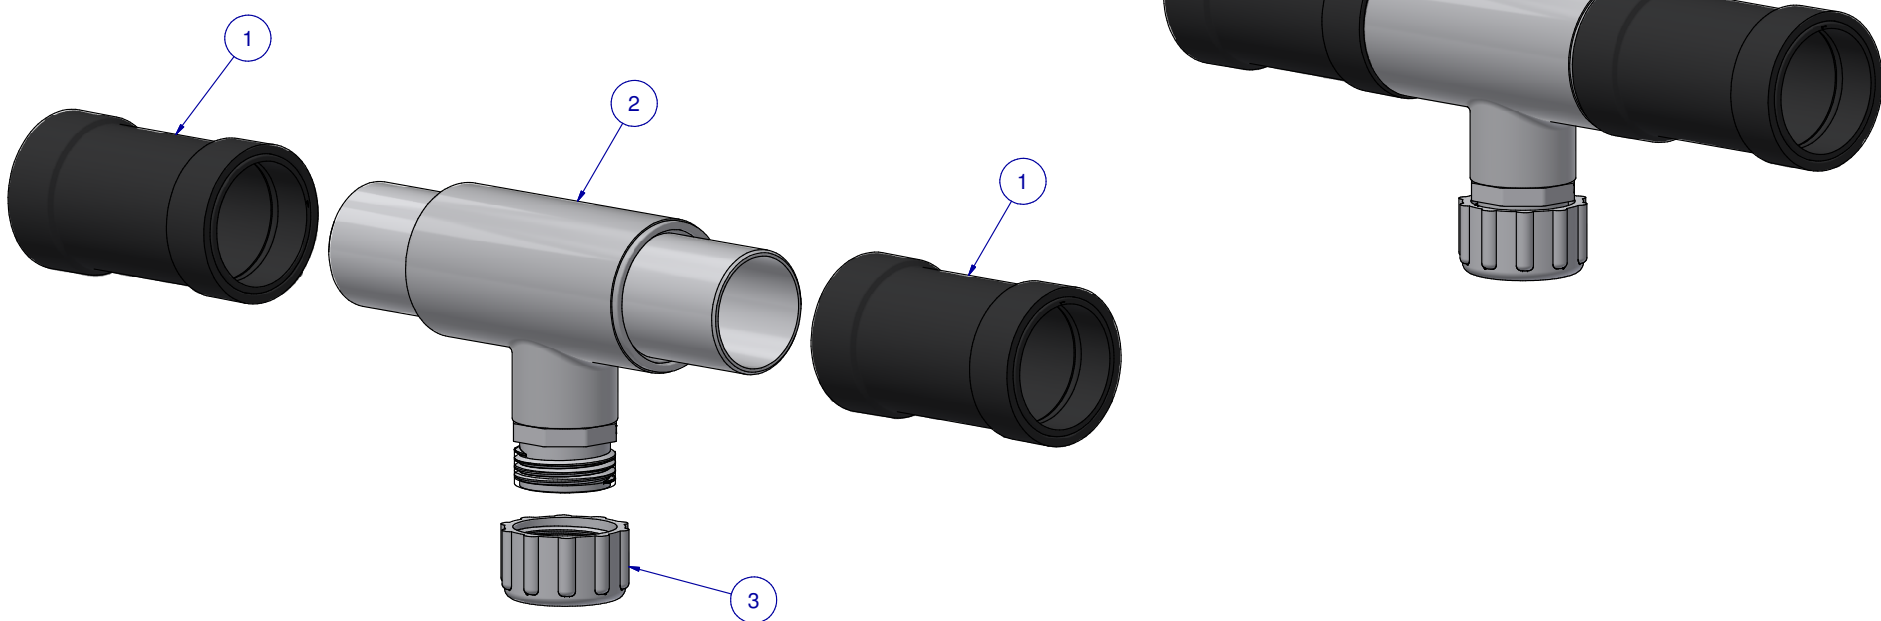

ITEM	PART NR.	QTY	DESCRIPTION
1	896	2	PIPE CONNECTOR: BIG ACE / BIG Z - BLACK
2	2716	1	DRAIN TEE UNIT: BIG ACE
3	2134	1	CAP: FHT W/HOSE WASHER

DRAIN TEE ASSEMBLY: BIG ACE

PART NR.:

DATE: 09-12-06

REVISION: 3

2718