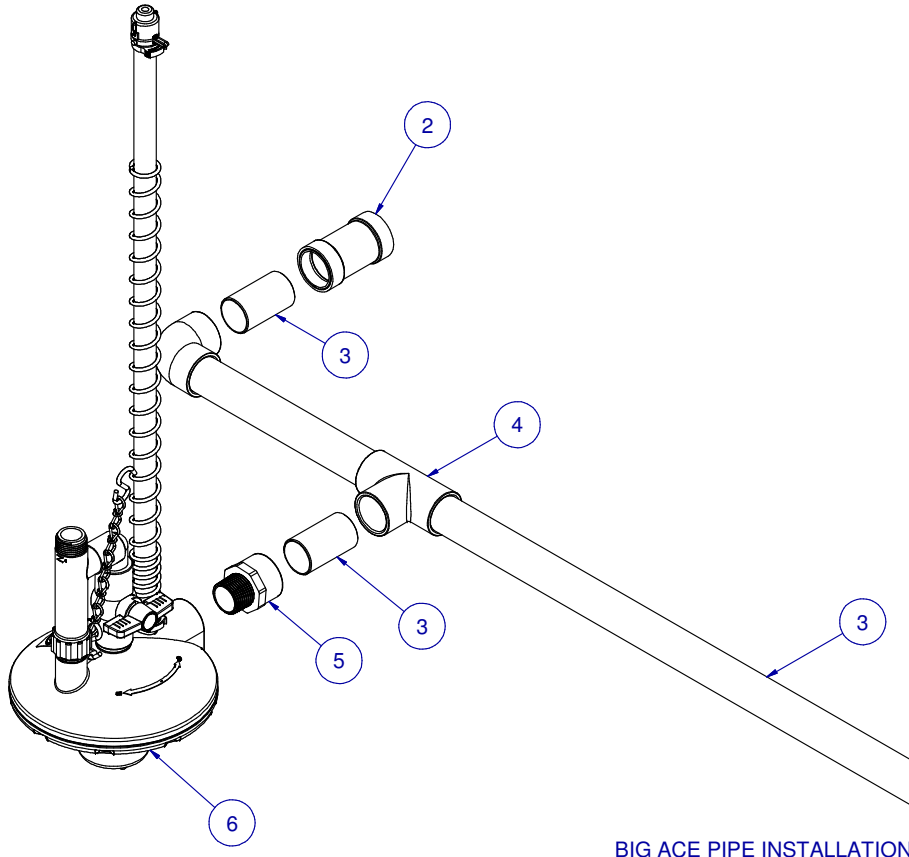

NOTES:
1.) ITEM #3 CUT BY CUSTOMER

ITEM	PART NR.	QTY	DESCRIPTION
1	1369	2	ADAPTER: BIG ACE SPIGOT X ACE SLIP
2	896	2	PIPE CONNECTOR: BIG ACE / BIG Z - BLACK
3	1900-120	1	PIPE: 1" X 120" PVC
4	1156	1	FITTING: PVC TEE 1"
5	1154	1	FITTING: PVC MALE ADAPTER 1" X 1" MNPT
6	1494	1	REGULATOR: CAGE 1" FNPT X 3/4" MHT INLET
7	1152	4	FITTING: PVC ELBOW 1"

BIG ACE PIPE INSTALLATION

FOR ACE PIPE INSTALLATION ONLY

KIT: CAGE REGULATOR HEADER PER DECK - 3/4" MNPT INLET

DATE: 10-17-06 REVISION: 5

PART NR.:
2721