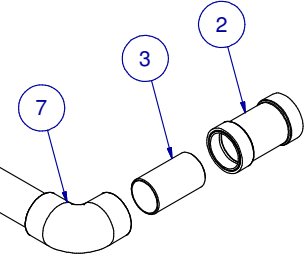

NOTES:
1.) ITEM #3 CUT BY CUSTOMER

ITEM	PART NR.	QTY	DESCRIPTION
1	1369	2	ADAPTER: BIG ACE SPIGOT X ACE SLIP
2	896	2	PIPE CONNECTOR: BIG ACE / BIG Z - BLACK
3	1900-120	1	PIPE: 1" X 120" PVC
4	1156	1	FITTING: PVC TEE 1"
5	1154	1	FITTING: PVC MALE ADAPTER 1" X 1" MNPT
6	1494	1	REGULATOR: CAGE 1" FNPT X 3/4" MHT INLET
7	1152	4	FITTING: PVC ELBOW 1"

BIG ACE PIPE INSTALLATION

FOR ACE PIPE INSTALLATION ONLY

KIT: CAGE REGULATOR HEADER PER DECK - 3/4" MNPT INLET

DATE: 10-17-06 REVISION: 5

PART NR.:
2721