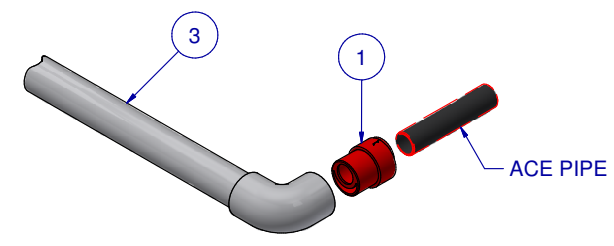

ITEM	PART NR.	QTY	DESCRIPTION
1	1369	2	ADAPTER: BIG ACE SPIGOT X ACE SLIP
2	896	2	PIPE CONNECTOR: BIG ACE / BIG Z - BLACK
3	1900-120	1	PIPE: 1" X 120" PVC
4	1156	1	FITTING: PVC TEE 1"
5	1154	1	FITTING: PVC MALE ADAPTER 1" X 1" MNPT
6	1613	1	REGULATOR ASSEMBLY: CLASSIC - AUTO FLUSH / NAV / THREADED OUTLET
7	1152	2	FITTING: PVC ELBOW 1"

FOR ACE PIPE INSTALLATION ONLY

KIT: CAGE SOLENOID REGULATOR HEADER PER DECK - MHT INLET

DATE: 10-17-06 REVISION: 5

PART NR.: 2722