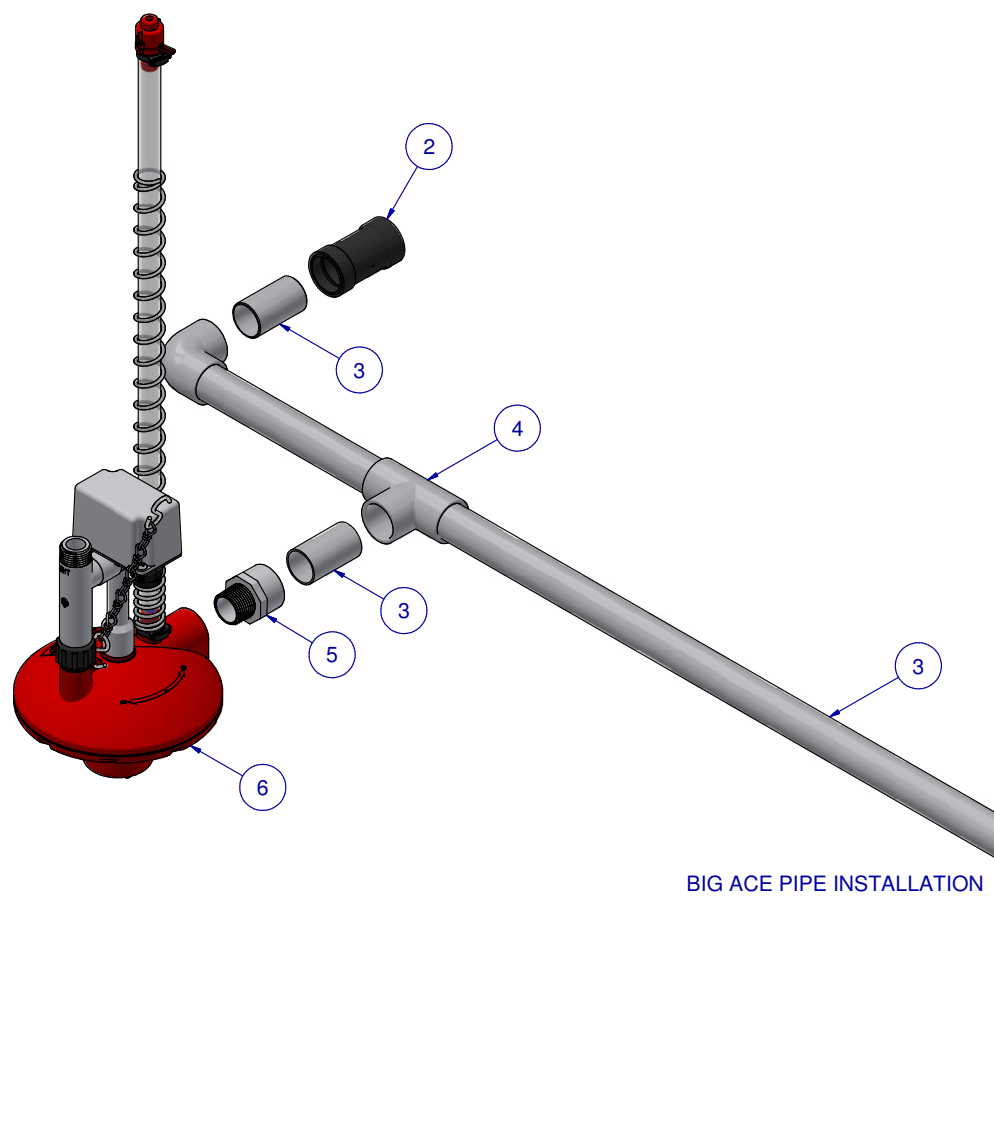

ITEM	PART NR.	QTY	DESCRIPTION
1	1369	2	ADAPTER: BIG ACE SPIGOT X ACE SLIP
2	896	2	PIPE CONNECTOR: BIG ACE / BIG Z - BLACK
3	1900-120	1	PIPE: 1" X 120" PVC
4	1156	1	FITTING: PVC TEE 1"
5	1154	1	FITTING: PVC MALE ADAPTER 1" X 1" MNPT
6	1613	1	REGULATOR ASSEMBLY: CLASSIC - AUTO FLUSH / NAV / THREADED OUTLET
7	1152	2	FITTING: PVC ELBOW 1"

FOR ACE PIPE INSTALLATION ONLY

KIT: CAGE SOLENOID REGULATOR HEADER PER DECK - MHT INLET

DATE: 10-17-06 REVISION: 5

PART NR.: 2722