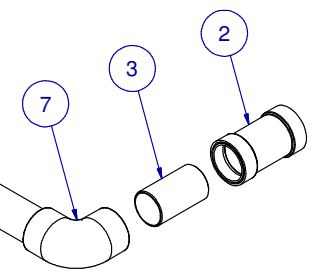

ITEM	PART NR.	QTY	DESCRIPTION
1	1369	2	ADAPTER: BIG ACE SPIGOT X ACE SLIP
2	896	2	PIPE CONNECTOR: BIG ACE / BIG Z - BLACK
3	1900-120	1	PIPE: 1" X 120" PVC
4	1156	1	FITTING: PVC TEE 1"
5	1154	1	FITTING: PVC MALE ADAPTER 1" X 1" MNPT
6	2674	1	REGULATOR: CAGE SOLENOID 1" FNPT X 3/4" MNPT INLET - 24 VAC
7	1152	2	FITTING: PVC ELBOW 1"

BIG ACE PIPE INSTALLATION

FOR ACE PIPE INSTALLATION ONLY

KIT: CAGE SOLENOID REGULATOR HEADER PER DECK - 3/4" MNPT INLET

PART NR.:
2723

DATE: 10-17-06

REVISION: 5