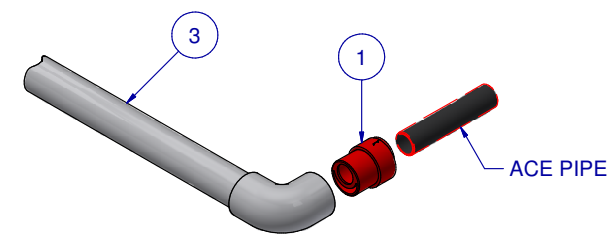

ITEM	PART NR.	QTY	DESCRIPTION
1	1369	2	ADAPTER: BIG ACE SPIGOT X ACE SLIP
2	896	2	PIPE CONNECTOR: BIG ACE / BIG Z - BLACK
3	1900-120	1	PIPE: 1" X 120" PVC
4	1156	1	FITTING: PVC TEE 1"
5	1154	1	FITTING: PVC MALE ADAPTER 1" X 1" MNPT
6	2674	1	REGULATOR ASSEMBLY: CLASSIC - AUTO FLUSH / IV / THREADED OUTLET
7	1152	2	FITTING: PVC ELBOW 1"

BIG ACE PIPE INSTALLATION

FOR ACE PIPE INSTALLATION ONLY

KIT: CAGE SOLENOID REGULATOR HEADER PER DECK - 3/4" MNPT INLET

PART NR.:
2723

DATE: 10-17-06

REVISION: 5