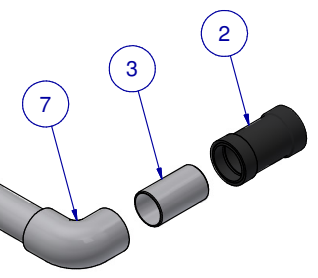

ITEM	PART NR.	QTY	DESCRIPTION
1	1369	2	ADAPTER: BIG ACE SPIGOT X ACE SLIP
2	896	2	PIPE CONNECTOR: BIG ACE / BIG Z - BLACK
3	1900-120	1	PIPE: 1" X 120" PVC
4	1156	1	FITTING: PVC TEE 1"
5	1154	1	FITTING: PVC MALE ADAPTER 1" X 1" MNPT
6	2674	1	REGULATOR ASSEMBLY: CLASSIC - AUTO FLUSH / IV / THREADED OUTLET
7	1152	2	FITTING: PVC ELBOW 1"

BIG ACE PIPE INSTALLATION

FOR ACE PIPE INSTALLATION ONLY

KIT: CAGE SOLENOID REGULATOR HEADER PER DECK - 3/4" MNPT INLET

PART NR.:
2723

DATE: 10-17-06

REVISION: 5