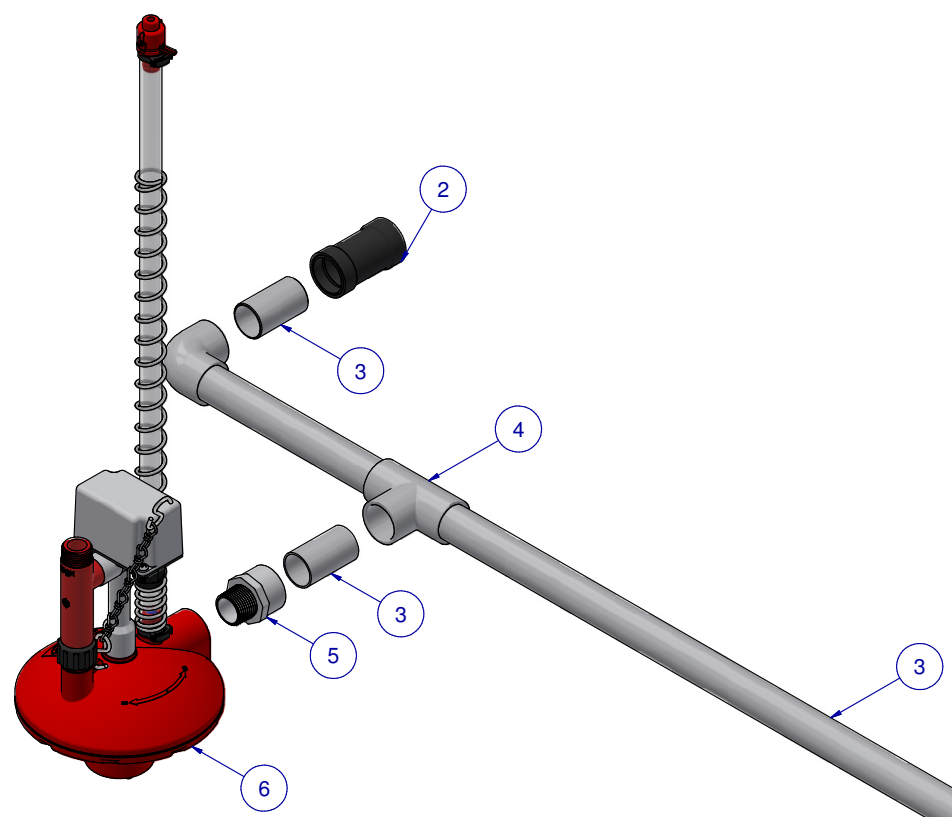

ITEM	PART NR.	QTY	DESCRIPTION
1	1369	2	ADAPTER: BIG ACE SPIGOT X ACE SLIP
2	896	2	PIPE CONNECTOR: BIG ACE / BIG Z - BLACK
3	1900-120	1	PIPE: 1" X 120" PVC
4	1156	1	FITTING: PVC TEE 1"
5	1154	1	FITTING: PVC MALE ADAPTER 1" X 1" MNPT
6	2674	1	REGULATOR ASSEMBLY: CLASSIC - AUTO FLUSH / IV / THREADED OUTLET
7	1152	2	FITTING: PVC ELBOW 1"

BIG ACE PIPE INSTALLATION

FOR ACE PIPE INSTALLATION ONLY

KIT: CAGE SOLENOID REGULATOR HEADER PER DECK - 3/4" MNPT INLET

PART NR.:
2723

DATE: 10-17-06

REVISION: 5