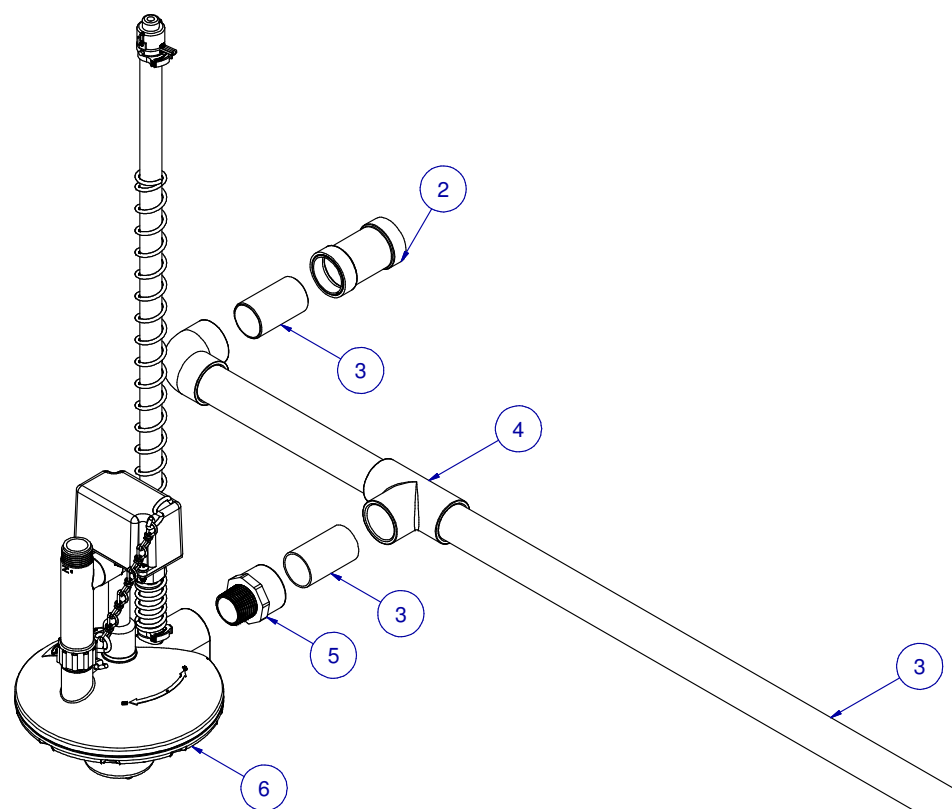

ITEM	PART NR.	QTY	DESCRIPTION
1	1369	2	ADAPTER: BIG ACE SPIGOT X ACE SLIP
2	896	2	PIPE CONNECTOR: BIG ACE / BIG Z - BLACK
3	1900-120	1	PIPE: 1" X 120" PVC
4	1156	1	FITTING: PVC TEE 1"
5	1154	1	FITTING: PVC MALE ADAPTER 1" X 1" MNPT
6	2674	1	REGULATOR: CAGE SOLENOID 1" FNPT X 3/4" MNPT INLET - 24 VAC
7	1152	2	FITTING: PVC ELBOW 1"

BIG ACE PIPE INSTALLATION

FOR ACE PIPE INSTALLATION ONLY

KIT: CAGE SOLENOID REGULATOR HEADER PER DECK - 3/4" MNPT INLET

PART NR.:
2723

DATE: 10-17-06

REVISION: 5