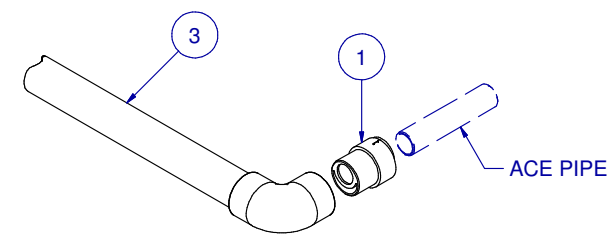

ITEM	PART NR.	QTY	DESCRIPTION
1	1369	2	ADAPTER: BIG ACE SPIGOT X ACE SLIP
2	896	2	PIPE CONNECTOR: BIG ACE / BIG Z - BLACK
3	1900-120	1	PIPE: 1" X 120" PVC
4	1156	1	FITTING: PVC TEE 1"
5	1154	1	FITTING: PVC MALE ADAPTER 1" X 1" MNPT
6	2674	1	REGULATOR: CAGE SOLENOID 1" FNPT X 3/4" MNPT INLET - 24 VAC
7	1152	2	FITTING: PVC ELBOW 1"

BIG ACE PIPE INSTALLATION

FOR ACE PIPE INSTALLATION ONLY

KIT: CAGE SOLENOID REGULATOR HEADER PER DECK - 3/4" MNPT INLET

PART NR.:
2723

DATE: 10-17-06

REVISION: 5