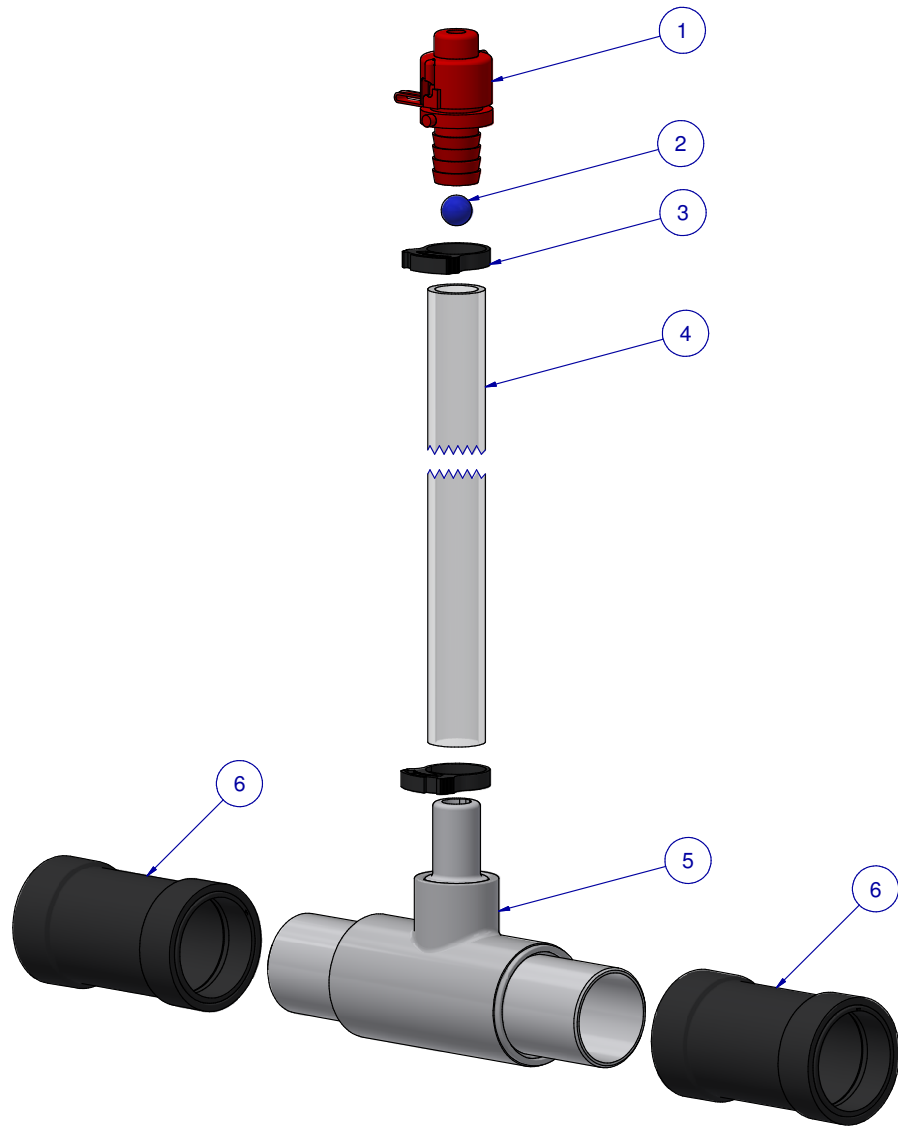

ITEM	PART NR.	QTY	DESCRIPTION
1	2005	1	RISER TUBE CAP
2	147	1	BALL: RISER TUBE
3	511	2	CLAMP: SNAP 0.746" - 0.848" DIA. - BLACK
4	122-24	1	RISER TUBE: 24" / 60 CM
5	2727	1	AIR RELEASE UNIT: CAGE/START GROW - BIG ACE
6	896	2	PIPE CONNECTOR: BIG ACE / BIG Z - BLACK

AIR RELEASE ASSEMBLY: CAGE/START GROW - BIG ACE

PART NR.:

DATE: 11-03-06

REVISION: 3

2726