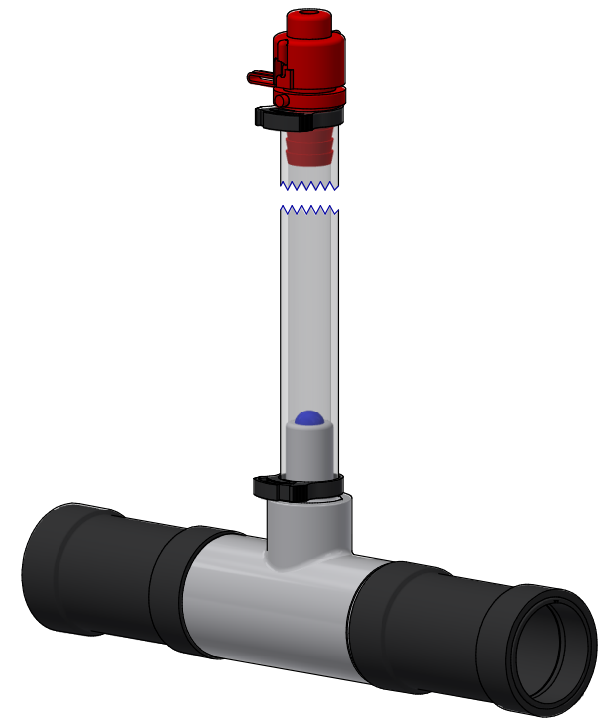

ITEM	PART NR.	QTY	DESCRIPTION
1	2005	1	RISER TUBE CAP
2	147	1	BALL: RISER TUBE
3	511	2	CLAMP: SNAP 0.746" - 0.848" DIA. - BLACK
4	122-24	1	RISER TUBE: 24" / 60 CM
5	2727	1	AIR RELEASE UNIT: CAGE/START GROW - BIG ACE
6	896	2	PIPE CONNECTOR: BIG ACE / BIG Z - BLACK

AIR RELEASE ASSEMBLY: CAGE/START GROW - BIG ACE

PART NR.:

DATE: 11-03-06

REVISION: 3

2726