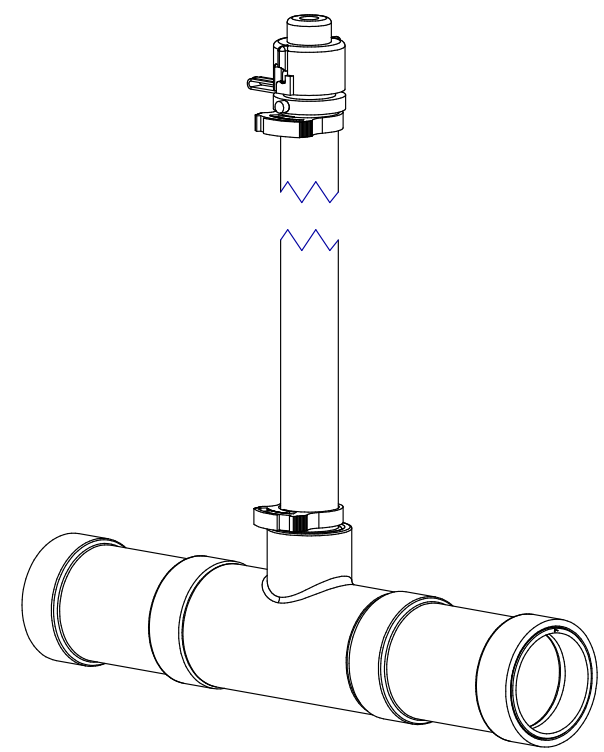

ITEM	PART NR.	QTY	DESCRIPTION
1	2005	1	RISER TUBE CAP
2	147	1	BALL: RISER TUBE
3	511	2	CLAMP: SNAP 0.746" - 0.848" DIA. - BLACK
4	122-24	1	RISER TUBE: 24" / 60 CM
5	2727	1	AIR RELEASE UNIT: CAGE/START GROW - BIG ACE
6	896	2	PIPE CONNECTOR: BIG ACE / BIG Z - BLACK

AIR RELEASE ASSEMBLY: CAGE/START GROW - BIG ACE

PART NR.:

DATE: 11-03-06

REVISION: 3

2726