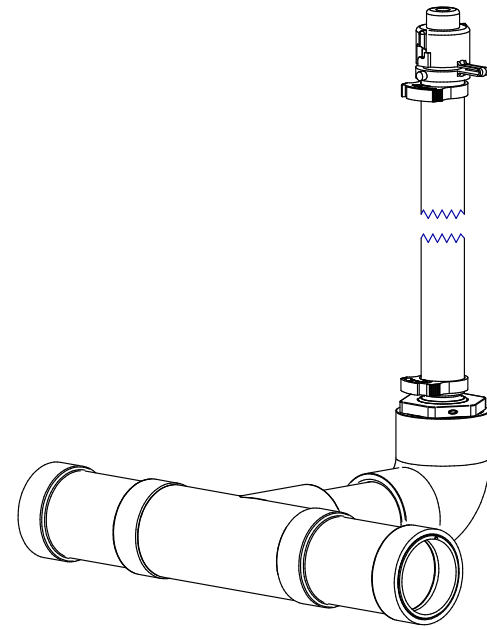

ITEM	PART NR.	QTY	DESCRIPTION	BIN
1	2005	1	RISER TUBE CAP	D
2	511	2	CLAMP: SNAP 0.746" - 0.848" DIA. - BLACK	D
3	122-24	1	RISER TUBE: 24" / 60 CM	D
4	147	1	BALL: RISER TUBE	G
5	2750	1	UNIT: AIR RELEASE ELBOW 1" PVC SOCKET X RISER TUBE ADAPTER	G
6	1900-12	1	PIPE: PVC 1" X 12"	G
7	2749	1	UNIT: AIR RELEASE TEE 1" PVC SOCKET X 1" PVC PIPE	G
8	896	2	PIPE CONNECTOR: BIG ACE / BIG Z - BLACK	E

AIR RELEASE ASSEMBLY: CAGE/START GROW - BIG ACE ELBOW VERSION

PART NR.:
2728

DATE: 11-03-06

REVISION: 4