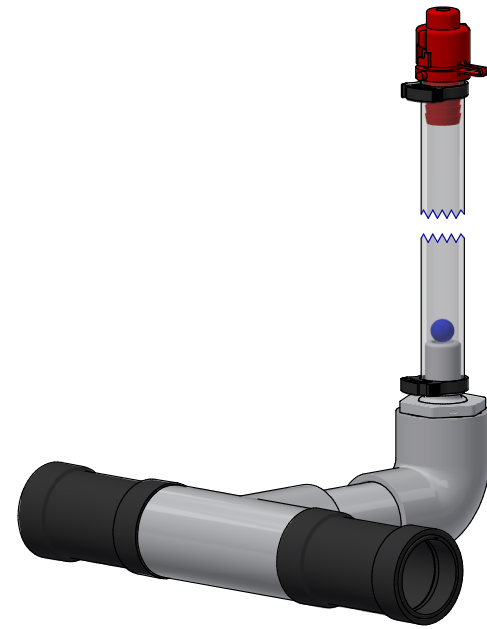

ITEM	PART NR.	QTY	DESCRIPTION	BIN
1	2005	1	RISER TUBE CAP	G
2	511	2	CLAMP: SNAP 0.746" - 0.848" DIA. - BLACK	D
3	122-24	1	RISER TUBE: 24" / 60 CM	D
4	147	1	BALL: RISER TUBE	G
5	2750	1	UNIT: AIR RELEASE ELBOW 1" PVC SOCKET X RISER TUBE ADAPTER	G
6	1900-12	1	PIPE: PVC 1" X 12"	G
7	2749	1	UNIT: AIR RELEASE TEE 1" PVC SOCKET X 1" PVC PIPE	G
8	896	2	PIPE CONNECTOR: BIG ACE / BIG Z - BLACK	E

AIR RELEASE ASSEMBLY: CAGE/START GROW - BIG ACE ELBOW VERSION

DATE: 11-03-06 REVISION: 4

PART NR.: 2728