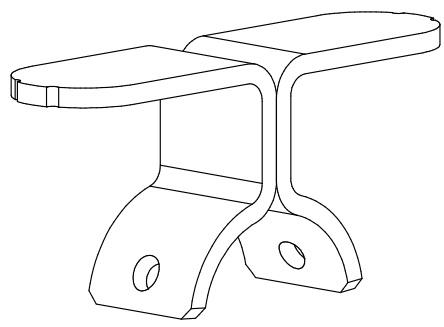

SCALE: 100%

PRESSURE PRO ASSEMBLY PART: ROD SUPPORT  
DATE: 04-27-09 REVISION: 2

PART NR.:  
2781