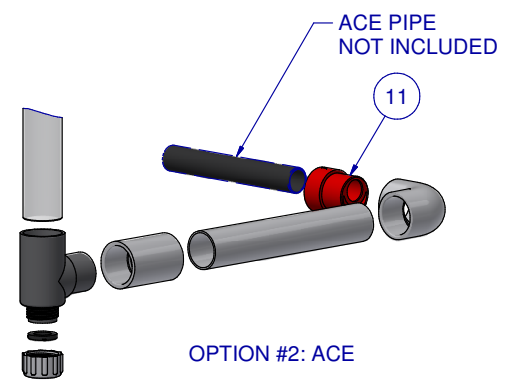

OPTION #1: BIG ACE

ITEM	PART NR.	QTY	DESCRIPTION
1	1352	1	PIPE: 1 1/2" PVC X 10' / 3.048 M
2	2808	1	FITTING: PVC TEE 1-1/2" X 1" WITH HOLE
3	1900-120	1	PIPE: PVC 1" X 10 FT / 3.048 M
4	1152	2	FITTING: PVC ELBOW 1"
5	1635-22	1	PIPE: BIG ACE TRANSPARENT X 22" / 60 CM
6	1603	1	FITTING: MHT X 1" SLIP X 1" SPIGOT
7	2134	1	CAP: FHT W/HOSE WASHER
8	1084	1	FITTING: PVC COUPLING 1"
9	896	1	PIPE CONNECTOR: BIG ACE / BIG Z - BLACK
11	1369	1	ADAPTER: BIG ACE SPIGOT X ACE SLIP

OPTION #2: ACE

KIT: CAGE ROW END - 1 DECK WITH 1 DRINKER LINE / DECK

PART NR.:

DATE: 07-22-09

REVISION: 3

2801