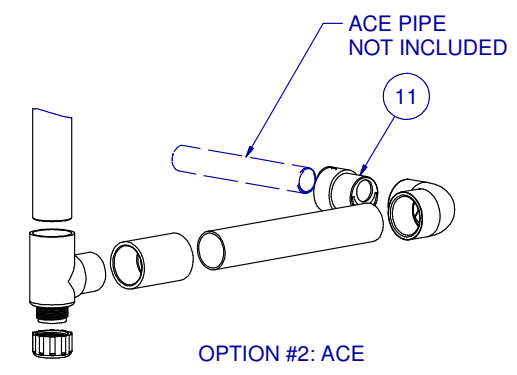

ITEM	PART NR.	QTY	DESCRIPTION
1	1352	1	PIPE: 1 1/2" PVC X 10' / 3.048 M
2	2808	1	FITTING: PVC TEE 1-1/2" X 1" WITH HOLE
3	1900-120	1	PIPE: PVC 1" X 10 FT / 3.048 M
4	1152	2	FITTING: PVC ELBOW 1"
5	1635-22	1	PIPE: BIG ACE TRANSPARENT X 22" / 559 MM
6	1603	1	FITTING: MHT X 1" SLIP X 1" SPIGOT
7	2134	1	CAP: FHT W/HOSE WASHER
8	1084	1	FITTING: PVC COUPLING 1"
9	896	1	PIPE CONNECTOR: BIG ACE / BIG Z - BLACK
11	1369	1	ADAPTER: BIG ACE SPIGOT X ACE SLIP

KIT: CAGE ROW END - 1 DECK WITH 1 DRINKER LINE / DECK

PART NR.:

DATE: 07-22-09

REVISION: 3

2801