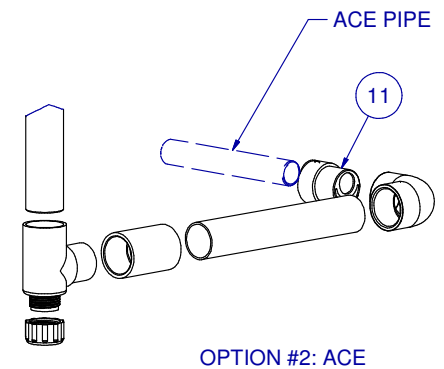

OPTION #1: BIG ACE

ITEM	PART NR.	QTY	DESCRIPTION
1	1352	1	PIPE: 1 1/2" PVC X 10' / 3.048 M
2	2808	1	FITTING: PVC TEE 1-1/2" X 1" WITH HOLE
3	1900-120	2	PIPE: PVC 1" X 10 FT / 3.048 M
4	1152	8	FITTING: PVC ELBOW 1"
5	1635-22	2	PIPE: BIG ACE TRANSPARENT X 22" / 559 MM
6	1603	2	FITTING: MHT X 1" SLIP X 1" SPIGOT
7	2134	2	CAP: FHT W/HOSE WASHER
8	1084	2	FITTING: PVC COUPLING 1"
9	896	2	PIPE CONNECTOR: BIG ACE / BIG Z - BLACK
10	2799	1	FITTING: PVC TEE 1-1/2" X 1" W/O HOLE
11	1369	2	ADAPTER: BIG ACE SPIGOT X ACE SLIP

OPTION #2: ACE

KIT: CAGE ROW END - 2 DECK WITH 1 DRINKER LINE / DECK

PART NR.: 2802

DATE: 07-22-09

REVISION: 2