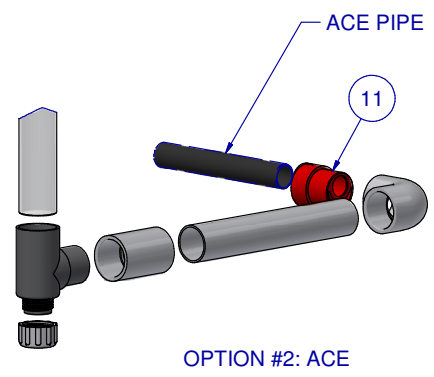

ITEM	PART NR.	QTY	DESCRIPTION
1	1352	1	PIPE: 1 1/2" PVC X 10' / 3.048 M
2	2808	1	FITTING: PVC TEE 1-1/2" X 1" WITH HOLE
3	1900-120	2	PIPE: PVC 1" X 10 FT / 3.048 M
4	1152	6	FITTING: PVC ELBOW 1"
5	1635-22	3	PIPE: BIG ACE TRANSPARENT X 22" / 60 CM
6	1603	3	FITTING: MHT X 1" SLIP X 1" SPIGOT
7	2134	3	CAP: FHT W/HOSE WASHER
8	1084	3	FITTING: PVC COUPLING 1"
9	896	3	PIPE CONNECTOR: BIG ACE / BIG Z - BLACK
10	2799	2	FITTING: PVC TEE 1-1/2" X 1" W/O HOLE
11	1369	3	ADAPTER: BIG ACE SPIGOT X ACE SLIP

OPTION #1: BIG ACE

OPTION #2: ACE

KIT: CAGE ROW END - 3 DECK WITH 1 DRINKER LINE / DECK

PART NR.:

DATE: 07-22-09

REVISION: 3

2803