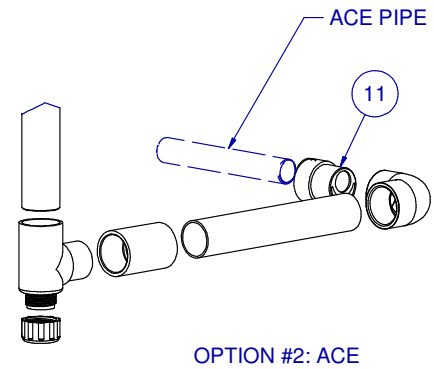

ITEM	PART NR.	QTY	DESCRIPTION
1	1352	2	PIPE: 1 1/2" PVC X 10' / 3.048 M
2	2808	1	FITTING: PVC TEE 1-1/2" X 1" WITH HOLE
3	1900-120	2	PIPE: PVC 1" X 10 FT / 3.048 M
4	1152	8	FITTING: PVC ELBOW 1"
5	1635-22	4	PIPE: BIG ACE TRANSPARENT X 22" / 559 MM
6	1603	4	FITTING: MHT X 1" SLIP X 1" SPIGOT
7	2134	4	CAP: FHT W/HOSE WASHER
8	1084	4	FITTING: PVC COUPLING 1"
9	896	4	PIPE CONNECTOR: BIG ACE / BIG Z - BLACK
10	2799	3	FITTING: PVC TEE 1-1/2" X 1" W/O HOLE
11	1369	4	ADAPTER: BIG ACE SPIGOT X ACE SLIP

OPTION #1: BIG ACE

KIT: CAGE ROW END - 4 DECK WITH 1 DRINKER LINE / DECK

PART NR.:

DATE: 07-22-09 REVISION: 3

2804