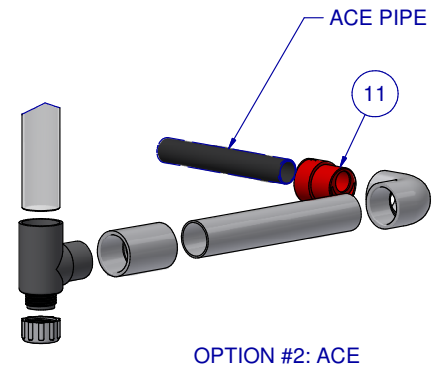

OPTION #1: BIG ACE

ITEM	PART NR.	QTY	DESCRIPTION
1	1352	2	PIPE: 1 1/2" PVC X 10' / 3.048 M
2	2808	1	FITTING: PVC TEE 1-1/2" X 1" WITH HOLE
3	1900-120	2	PIPE: PVC 1" X 10 FT / 3.048 M
4	1152	8	FITTING: PVC ELBOW 1"
5	1635-22	4	PIPE: BIG ACE TRANSPARENT X 22" / 60 CM
6	1603	4	FITTING: MHT X 1" SLIP X 1" SPIGOT
7	2134	4	CAP: FHT W/HOSE WASHER
8	1084	4	FITTING: PVC COUPLING 1"
9	896	4	PIPE CONNECTOR: BIG ACE / BIG Z - BLACK
10	2799	3	FITTING: PVC TEE 1-1/2" X 1" W/O HOLE
11	1369	4	ADAPTER: BIG ACE SPIGOT X ACE SLIP

OPTION #2: ACE

KIT: CAGE ROW END - 4 DECK WITH 1 DRINKER LINE / DECK

PART NR.:

DATE: 07-22-09

REVISION: 3

2804