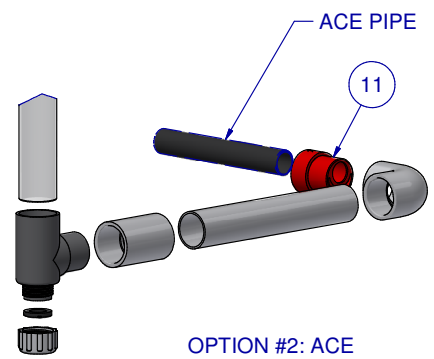

OPTION #1: BIG ACE

ITEM	PART NR.	QTY	DESCRIPTION
1	1352	2	PIPE: 1 1/2" PVC X 10' / 3.048 M
2	2808	1	FITTING: PVC TEE 1-1/2" X 1" WITH HOLE
3	1900-120	3	PIPE: PVC 1" X 10 FT / 3.048 M
4	1152	12	FITTING: PVC ELBOW 1"
5	1635-22	6	PIPE: BIG ACE TRANSPARENT X 22" / 60 CM
6	1603	6	FITTING: MHT X 1" SLIP X 1" SPIGOT
7	2134	6	CAP: FHT W/HOSE WASHER
8	1084	6	FITTING: PVC COUPLING 1"
9	896	6	PIPE CONNECTOR: BIG ACE / BIG Z - BLACK
10	2799	5	FITTING: PVC TEE 1-1/2" X 1" W/O HOLE
11	1369	6	ADAPTER: BIG ACE SPIGOT X ACE SLIP

OPTION #2: ACE

KIT: CAGE ROW END - 6 DECK WITH 1 DRINKER LINE / DECK  
 DATE: 07-22-09  
 REVISION: 3

PART NR.:  
 2806