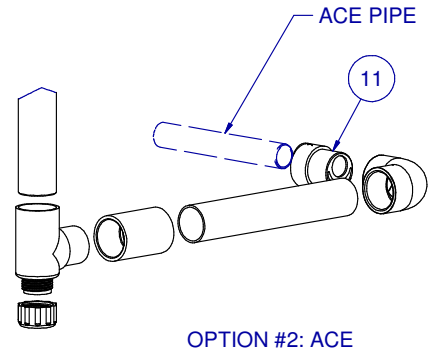

ITEM	PART NR.	QTY	DESCRIPTION
1	1352	2	PIPE: 1 1/2" PVC X 10' / 3.048 M
2	2808	1	FITTING: PVC TEE 1-1/2" X 1" WITH HOLE
3	1900-120	3	PIPE: PVC 1" X 10 FT / 3.048 M
4	1152	12	FITTING: PVC ELBOW 1"
5	1635-22	6	PIPE: BIG ACE TRANSPARENT X 22" / 559 MM
6	1603	6	FITTING: MHT X 1" SLIP X 1" SPIGOT
7	2134	6	CAP: FHT W/HOSE WASHER
8	1084	6	FITTING: PVC COUPLING 1"
9	896	6	PIPE CONNECTOR: BIG ACE / BIG Z - BLACK
10	2799	5	FITTING: PVC TEE 1-1/2" X 1" W/O HOLE
11	1369	6	ADAPTER: BIG ACE SPIGOT X ACE SLIP

KIT: CAGE ROW END - 6 DECK WITH 1 DRINKER LINE / DECK

PART NR.: 2806

DATE: 07-22-09

REVISION: 3