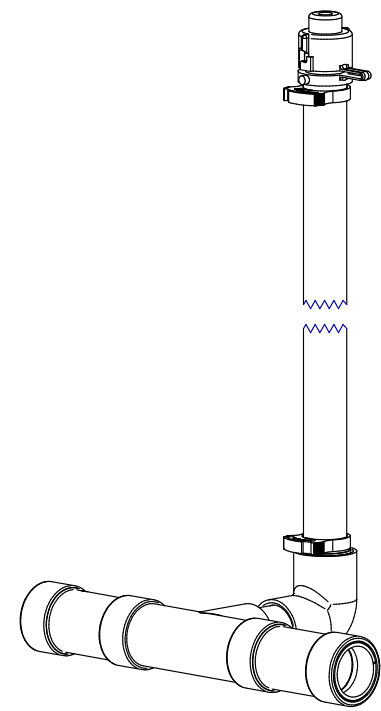

ITEM	PART NR.	QTY	DESCRIPTION
1	2005	1	RISER TUBE CAP
2	511	2	CLAMP: SNAP 0.746" - 0.848" DIA. - BLACK
3	122-24	1	RISER TUBE: 24" / 60 CM
4	147	1	BALL: RISER TUBE
5	2510	1	UNIT: AIR RELEASE ELBOW 3/4" CPVC SOCKET X RISER TUBE ADAPTER
6	3159	1	PIPE: ACE X 12" - REAMED
7	2509	1	UNIT: AIR RELEASE TEE 3/4" CPVC SOCKET X ACE PIPE
8	260	2	PIPE CONNECTOR: ACE - WHITE

AIR RELEASE ASSEMBLY: CAGE/START GROW - ACE ELBOW VERSION

PART NR.:
2833

DATE: 03-09-15

REVISION: