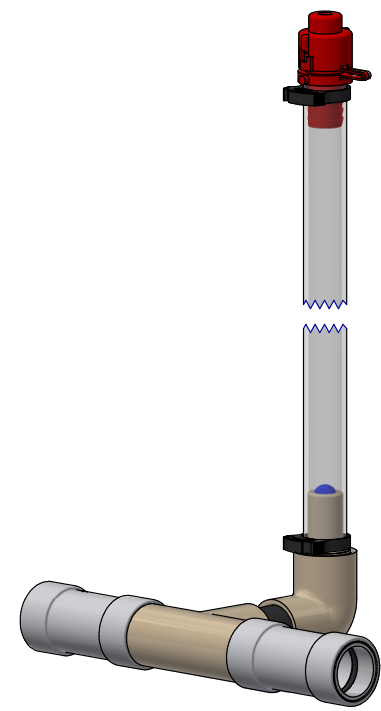

ITEM	PART NR.	QTY	DESCRIPTION
1	2005	1	RISER TUBE CAP
2	511	2	CLAMP: SNAP 0.746" - 0.848" DIA. - BLACK
3	122-24	1	RISER TUBE: 24" / 60 CM
4	147	1	BALL: RISER TUBE
5	2510	1	UNIT: AIR RELEASE ELBOW 3/4" CPVC SOCKET X RISER TUBE ADAPTER
6	3159	1	PIPE: ACE X 12" - REAMED
7	2509	1	UNIT: AIR RELEASE TEE 3/4" CPVC SOCKET X ACE PIPE
8	260	2	PIPE CONNECTOR: ACE - WHITE

AIR RELEASE ASSEMBLY: CAGE/START GROW - ACE ELBOW VERSION

PART NR.:
2833

DATE: 03-09-15

REVISION: