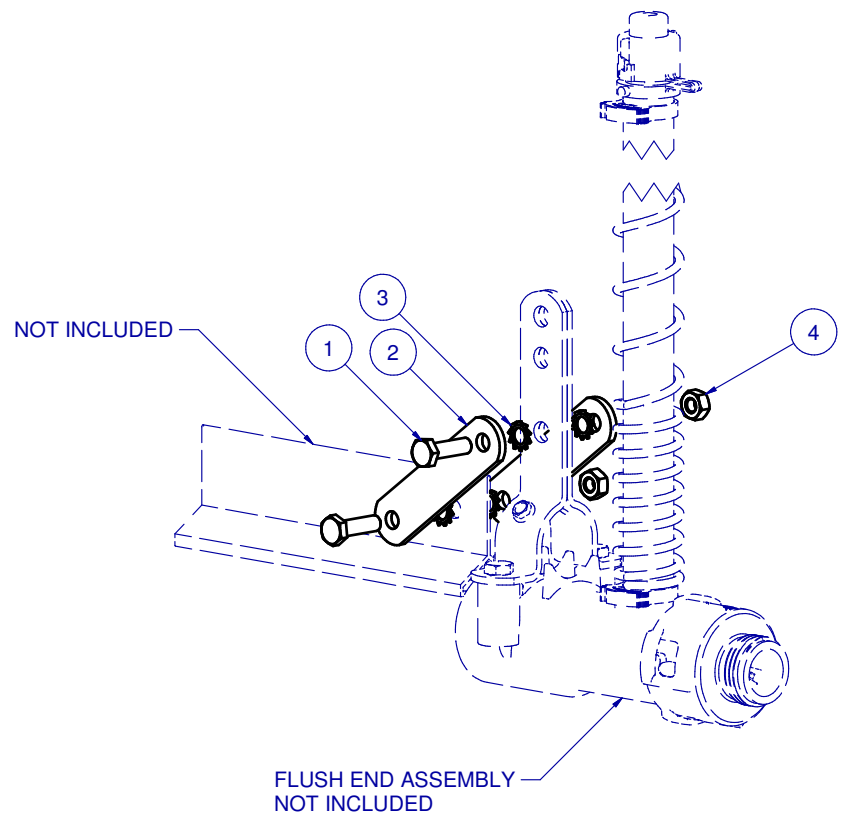

ITEM	PART NR.	QTY	DESCRIPTION
1	2879	2	FASTENER: BOLT HEX HD M6 X 1 X 20 LG
2	2245	2	MOUNTING BRACKET: REGULATOR & END ASSEMBLY TO PROFILE
3	2878	4	FASTENER: TOOTH LOCK WASHER - M6
4	2605	2	FASTENER: NUT HEX M6-1

MOUNTING ASSEMBLY: REGULATOR & END ASSEMBLY TO PROFILE

PART NR.:
2880

DATE: 11-17-11 REVISION: