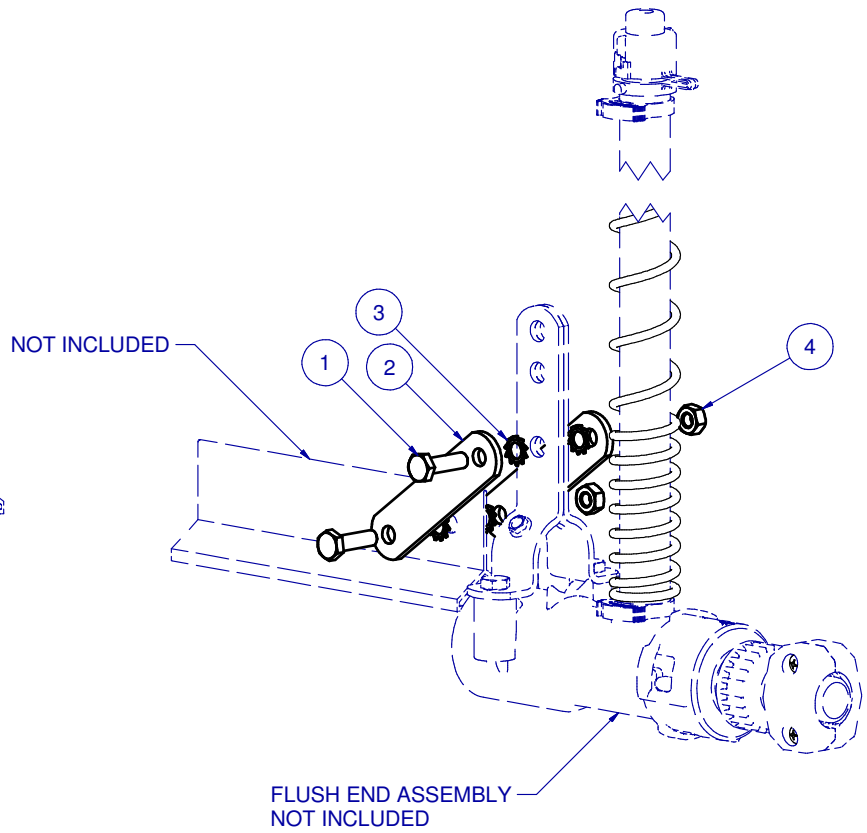

ITEM	PART NR.	QTY	DESCRIPTION
1	2879	2	FASTENER: BOLT HEX HD M6 X 1 X 20 LG
2	2245	2	MOUNTING BRACKET: REGULATOR & END ASSEMBLY TO PROFILE
3	2878	4	FASTENER: TOOTH LOCK WASHER - M6
4	2605	2	FASTENER: NUT HEX M6-1

MOUNTING ASSEMBLY: REGULATOR & END ASSEMBLY TO PROFILE

DATE: 11-17-11 REVISION:

PART NR.:
2880