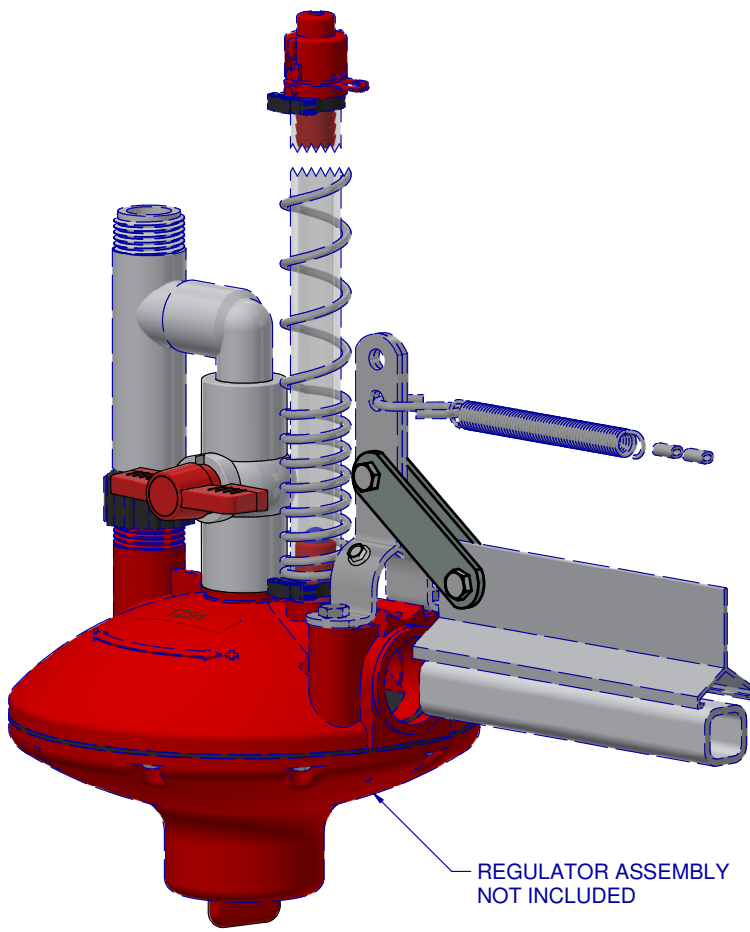

ITEM	PART NR.	QTY	DESCRIPTION
1	2879	2	FASTENER: BOLT HEX HD M6 X 1 X 20 LG
2	2245	2	MOUNTING BRACKET: REGULATOR & END ASSEMBLY TO PROFILE
3	2878	4	FASTENER: TOOTH LOCK WASHER - M6
4	2605	2	FASTENER: NUT HEX M6-1

MOUNTING ASSEMBLY: REGULATOR & END ASSEMBLY TO PROFILE

DATE: 11-17-11 REVISION:

PART NR.: 2880