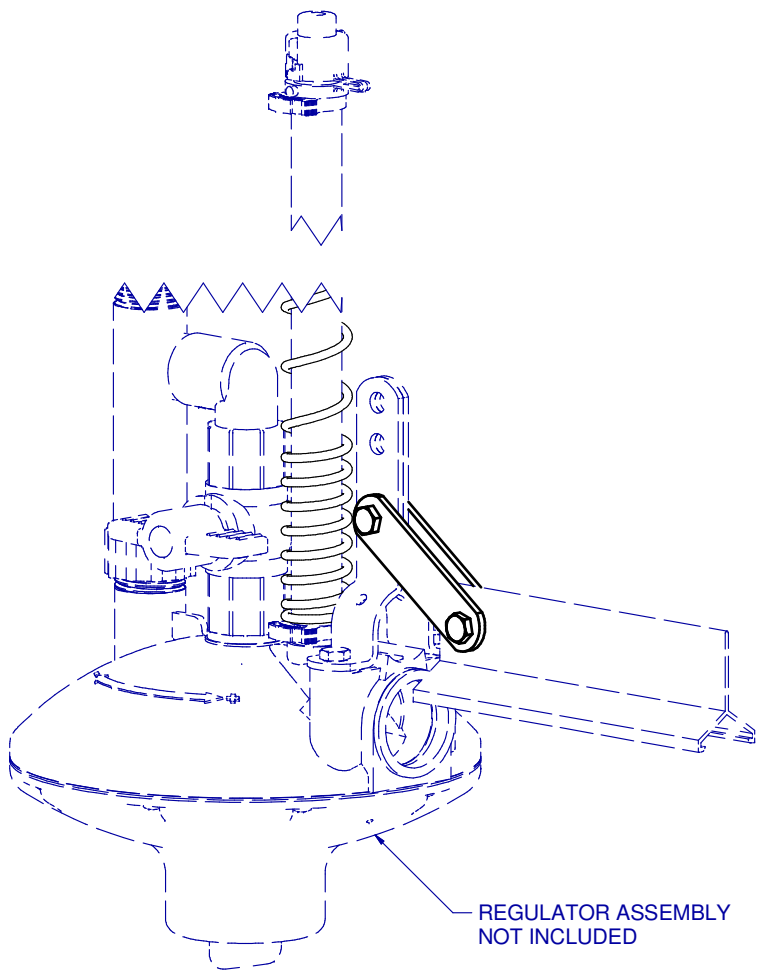

ITEM	PART NR.	QTY	DESCRIPTION
1	2879	2	FASTENER: BOLT HEX HD M6 X 1 X 20 LG
2	2245	2	MOUNTING BRACKET: REGULATOR & END ASSEMBLY TO PROFILE
3	2878	4	FASTENER: TOOTH LOCK WASHER - M6
4	2605	2	FASTENER: NUT HEX M6-1

MOUNTING ASSEMBLY: REGULATOR & END ASSEMBLY TO PROFILE

DATE: 11-17-11 REVISION:

PART NR.:
2880