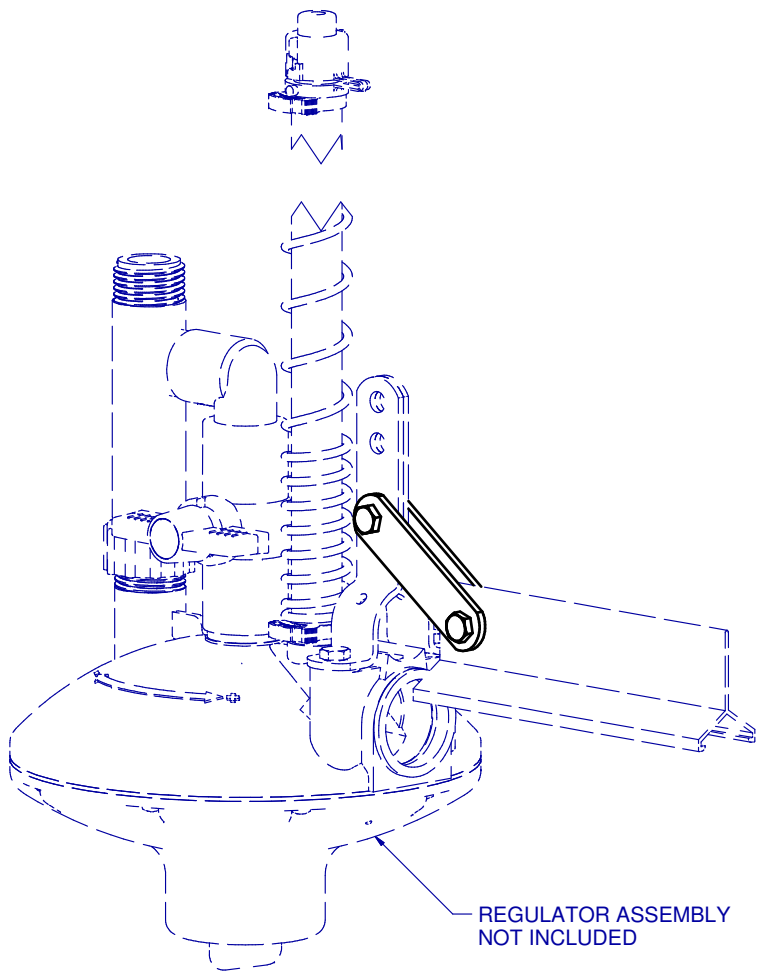

ITEM	PART NR.	QTY	DESCRIPTION
1	2879	2	FASTENER: BOLT HEX HD M6 X 1 X 20 LG
2	2245	2	MOUNTING BRACKET: REGULATOR & END ASSEMBLY TO PROFILE
3	2878	4	FASTENER: TOOTH LOCK WASHER - M6
4	2605	2	FASTENER: NUT HEX M6-1

MOUNTING ASSEMBLY: REGULATOR & END ASSEMBLY TO PROFILE

PART NR.:
2880

DATE: 11-17-11 REVISION: