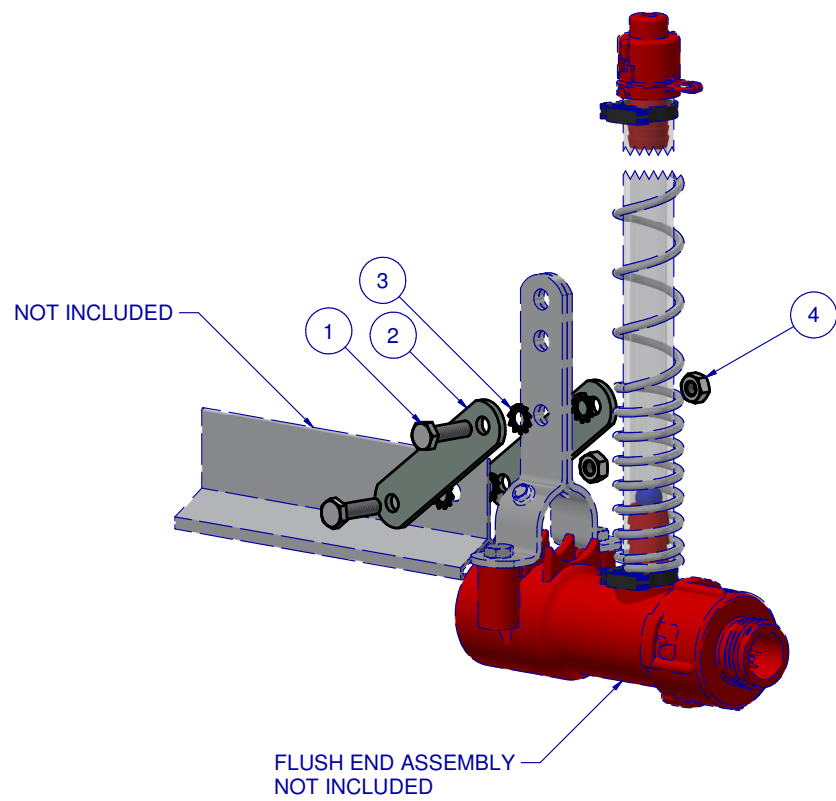

ITEM	PART NR.	QTY	DESCRIPTION
1	2879	2	FASTENER: BOLT HEX HD M6 X 1 X 20 LG
2	2245	2	MOUNTING BRACKET: REGULATOR & END ASSEMBLY TO PROFILE
3	2878	4	FASTENER: TOOTH LOCK WASHER - M6
4	2605	2	FASTENER: NUT HEX M6-1

MOUNTING ASSEMBLY: REGULATOR & END ASSEMBLY TO PROFILE

DATE: 11-17-11 REVISION:

PART NR.: 2880