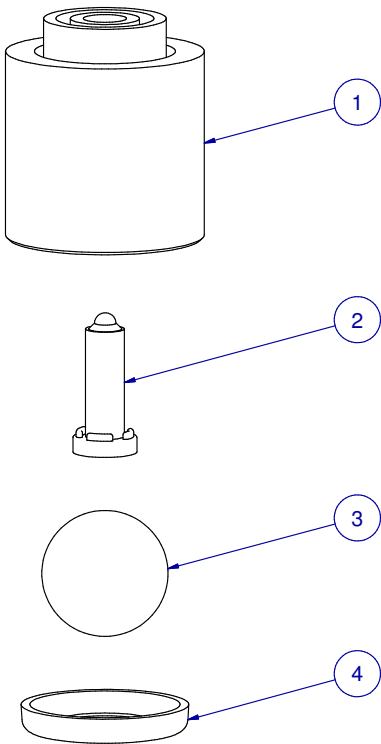

SCALE: 150%

ITEM	PART NR.	QTY	DESCRIPTION
1	2823	1	DRINKER PART: CAP BIG Z - BLACK
2	2504	1	DRINKER PART: METERING PIN - WHITE
3	1783	1	DRINKER PART: BALL - 7/16" BIG Z
4	1782	1	DRINKER PART: SEAT STAINLESS - 7/16" BALL

ASSEMBLED VIEW

DRINKER PART: CAPSULE T-MAX

PART NR.:

DATE: 10-15-12

REVISION:

2906