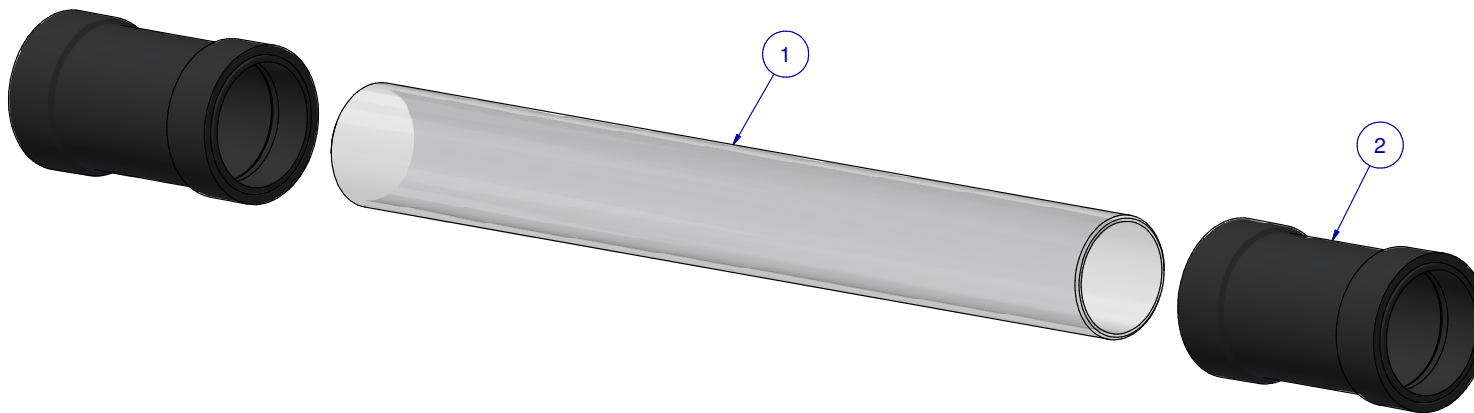

ITEM	PART NR.	QTY	DESCRIPTION
1	2926	1	PIPE: BIG ACE TRANSPARENT X 11" / 27.9 CM
2	896	2	PIPE CONNECTOR: BIG ACE / BIG Z - BLACK

TOOL: TRANSPARENT PIPE KIT - BIG ACE / BIG Z

PART NR.:

DATE: 01-27-14

REVISION: