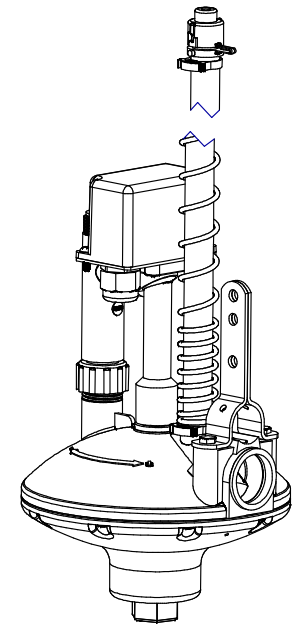

ITEM	PART NR.	QTY	DESCRIPTION
1	2005	1	RISER TUBE CAP
3	511	2	CLAMP: SNAP 0.746" - 0.848" DIA. - BLACK
2	147	1	BALL: RISER TUBE
4	122-24	1	RISER TUBE: 24" / 60 CM
5	1895	1	SPRING: RISER TUBE
6	2672	1	REGULATOR PART: SOLENOID FLUSH 3/4" MNPT INLET - 24 VAC
7	898	1	CLAMP: SUPPORT PIPE TO FLOOR REGULATOR
8	2089	2	FASTENER: BOLT HEX HD M6 X 1 X 16 LG
10	2947	1	REGULATOR UNIT: FLOOR AT BIG ACE

REGULATOR: FLOOR SOLENOID AT BIG ACE X 3/4" MNPT INLET - 24 VAC

PART NR.:  
**2951**

DATE: 03-31-14

REVISION: 2