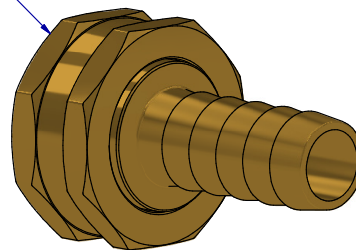

HOSE WASHER INCLUDED

COUPLING PART: FHT X 1/2" BARB

DATE: 09-11-18 REVISION:

PART NR.:
3855