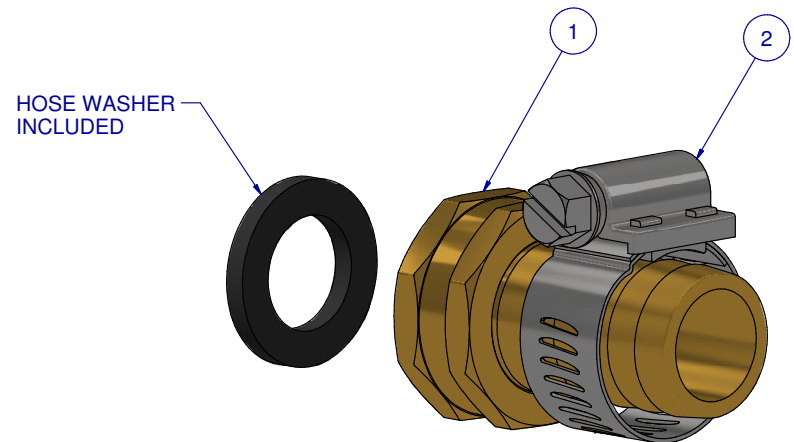

ITEM	PART NR.	QTY	DESCRIPTION
1	3856	1	COUPLING PART: FHT X 3/4" BARB
2	3852	1	CLAMP: WORM-DRIVE 1/2" TO 1-1/16"

COUPLING: FHT X 3/4" BARB

PART NR.:

DATE: 09-11-18

REVISION: 1

3859