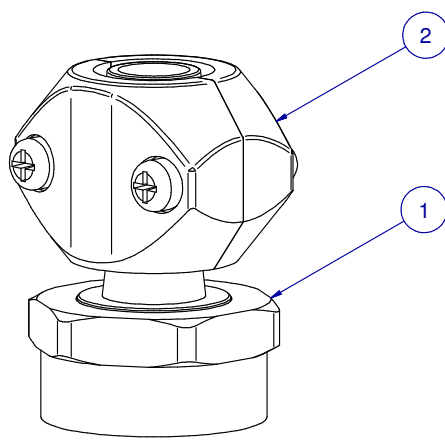

SCALE: 100%

ITEM	PART NR.	QTY	DESCRIPTION
1	3860	1	COUPLING PART: 3/4" FNPT X 1/2" BARB
2	3853	1	COUPLING PART: CLAMP 1/2" BARB

COUPLING: 3/4" FNPT X 1/2" BARB
DATE: 10-09-18 REVISION:

PART NR.:
3862