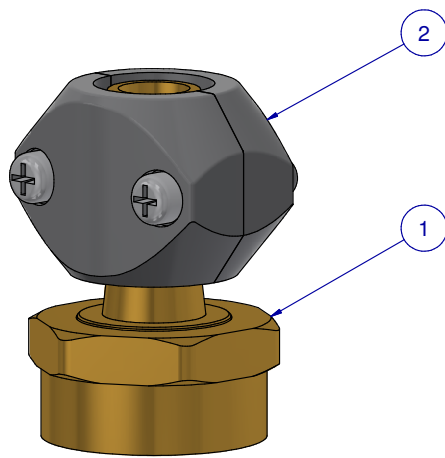

SCALE: 100%

ITEM	PART NR.	QTY	DESCRIPTION
1	3860	1	COUPLING PART: 3/4" FNPT X 1/2" BARB
2	3853	1	COUPLING PART: CLAMP 1/2" BARB

COUPLING: 3/4" FNPT X 1/2" BARB

PART NR.:

DATE: 10-09-18

REVISION:

3862