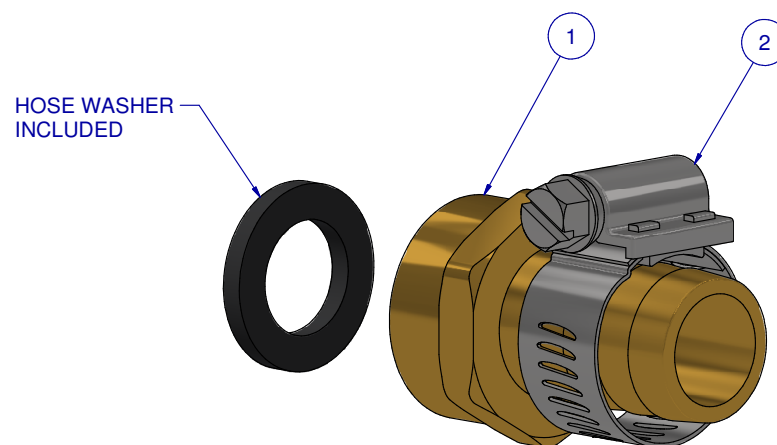

SCALE: 100%

| ITEM | PART NR. | QTY | DESCRIPTION |
|------|----------|-----|--------------------------------------|
| 1 | 3861 | 1 | COUPLING PART: 3/4" FNPT X 3/4" BARB |
| 2 | 3852 | 1 | CLAMP: WORM-DRIVE 1/2" TO 1-1/16" |

COUPLING: 3/4" FNPT X 3/4" BARB

PART NR.:

DATE: 10-09-18

REVISION:

3863