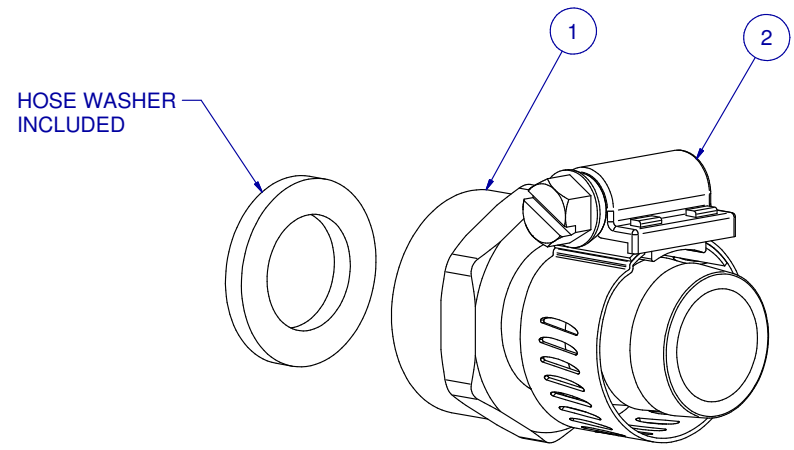

SCALE: 100%

ITEM	PART NR.	QTY	DESCRIPTION
1	3861	1	COUPLING PART: 3/4" FNPT X 3/4" BARB
2	3852	1	CLAMP: WORM-DRIVE 1/2" TO 1-1/16"

COUPLING: 3/4" FNPT X 3/4" BARB

DATE: 10-09-18

REVISION:

PART NR.:
3863